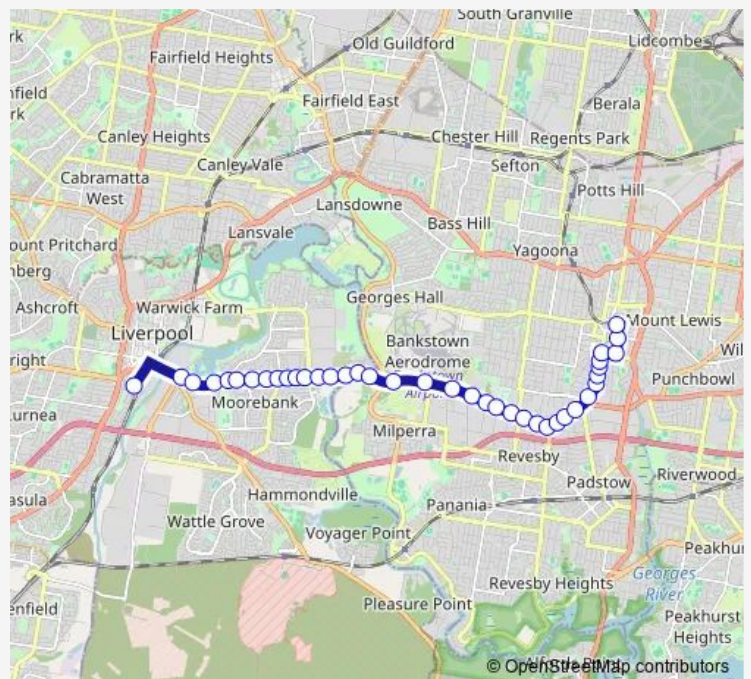

School Bus S527 Al Amanah College Liverpool to Bankstown

[Go to website](#)

Direction

undefined — undefined

0 stops

[Open route schedule](#)

Route schedule

undefined — undefined

Monday	15:40
Tuesday	15:40
Wednesday	15:40
Thursday	15:40
Friday	15:40
Saturday	—
Sunday	—

Route info

Direction:

Stops: 0

Trip Duration: — min

S527 School Bus time schedules and route maps are available in an offline PDF at busmaps.com. Use the busmaps.com website to see live bus times, train schedule or subway schedule, and step-by-step directions for all public transit in Liverpool

The schedule is provided in the local timezone. Times with "(+1)" indicate departures on the next day.

PDF file created on 2025-01-16

2024 BusMaps.com - All Rights Reserved