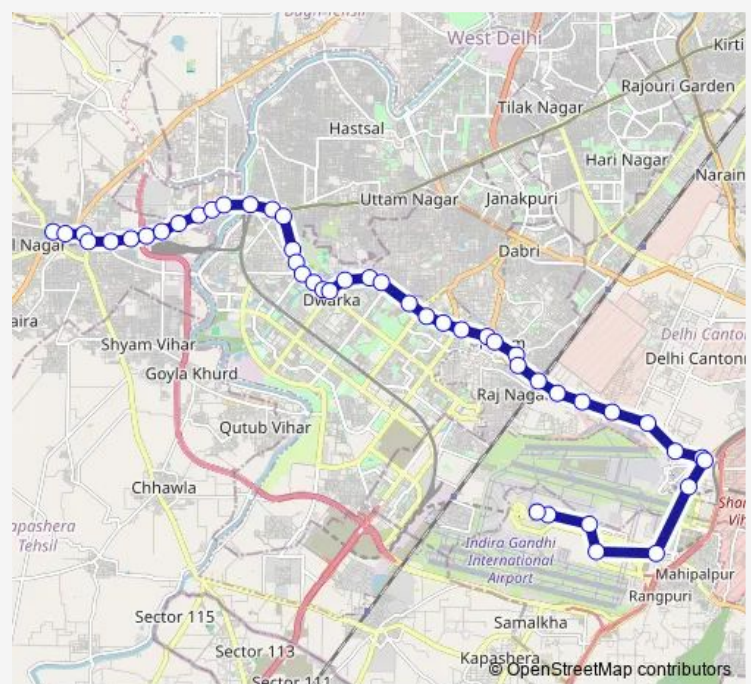

DPS Matiyala

Matiyala Crossing

Raja Puri

Route schedule

Najafgarh Terminal — IGI Airport Terminal 2 (Air India Office)

Monday 06:50-19:20

Tuesday 06:50-19:20

Wednesday 06:50-19:20

Thursday 06:50-19:20

Friday 06:50-19:20

Saturday 06:50-19:20

Sunday 06:50-19:20

Route info

Direction: Najafgarh Terminal

Stops: 42

Trip Duration: 1 hour 32 min

■ AIR-08down

BusMaps

Madhu Vihar

Dwarka Sec 2-6

J M International School

Dwarka Sec 1

Maharaja Agrasen Hospital Dwarka

Mangla Puri Xing

Thursday 05:25-19:35

Friday 05:25-19:35

Saturday 05:25-19:35

Sunday 05:25-19:35

Route info

Direction: Najafgarh Terminal

Stops: 46

Trip Duration: 1 hour 33 min