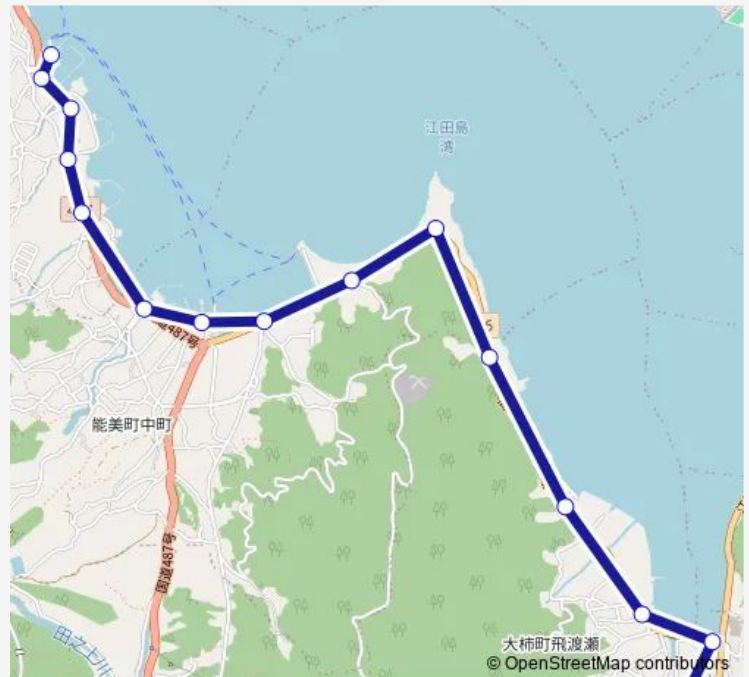

Thursday 08:10-19:00

Friday 08:10-19:00

Saturday 08:10-19:00

Sunday 08:10-19:00

Route info

Direction: 中継ターミナルゆめタウン前

Stops: 15

Trip Duration: 0 hour 15 min