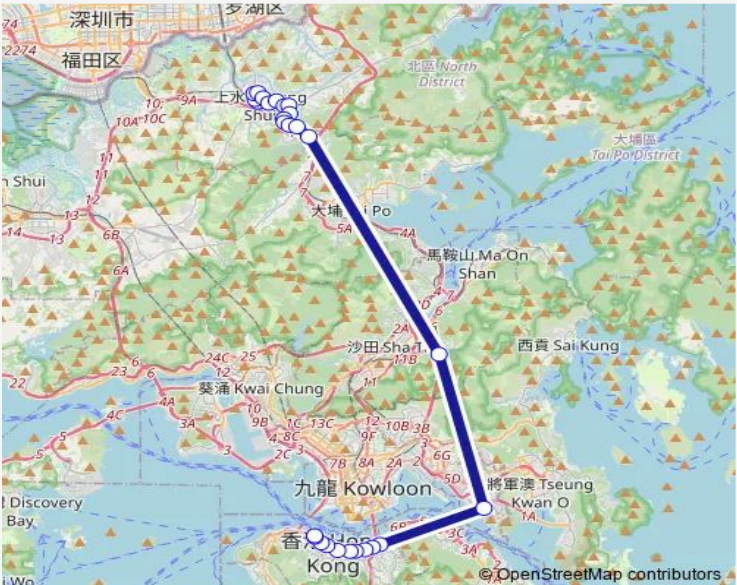

Route schedule
 [Kmb+Ctb] Sheung Shui BBI - Sheung Shui Terminus/
Sheung Shui[[Kmb] Sheung Shui BBI - Sheung Shui Terminus][Lwb] Sheung Shui BBI - Sheung Shui Terminus — [Ctb] Central (Rumsey Street)[[Kmb] Central (Rumsey ST) BUS Terminus

Monday	06:40-08:30
Tuesday	06:40-08:30
Wednesday	06:40-08:30
Thursday	06:40-08:30
Friday	06:40-08:30
Saturday	06:40-08:30
Sunday	—

Route info

Direction: [Kmb+Ctb] Sheung Shui BBI - Sheung Shui Terminus/
Sheung Shui[[Kmb] Sheung Shui BBI - Sheung Shui Terminus][Lwb] Sheung Shui BBI - Sheung Shui Terminus

Stops: 27

Trip Duration: 1 hour 37 min

[Ctb] Fanling Highway BUS-BUS Interchange[[Kmb] Fanling Highway Interchange

[Ctb] Tate'S Cairn Tunnel BUS-BUS Interchange[[Kmb+Ctb] Tate'S Cairn Tunnel/
Tate'S Cairn Tunnel Toll Plaza[[Kmb] Tate'S Cairn Tunnel

[Ctb] Wing WO Street, Connaught Road Central[[Kmb] Gilman Street

[Ctb] Central (Rumsey Street)[[Kmb] Central (Rumsey ST) BUS Terminus

673P Bus time schedules and route maps are available in an offline PDF at busmaps.com. Use the busmaps.com website to see live bus times, train schedule or subway schedule, and step-by-step directions for all public transit in Tai Po