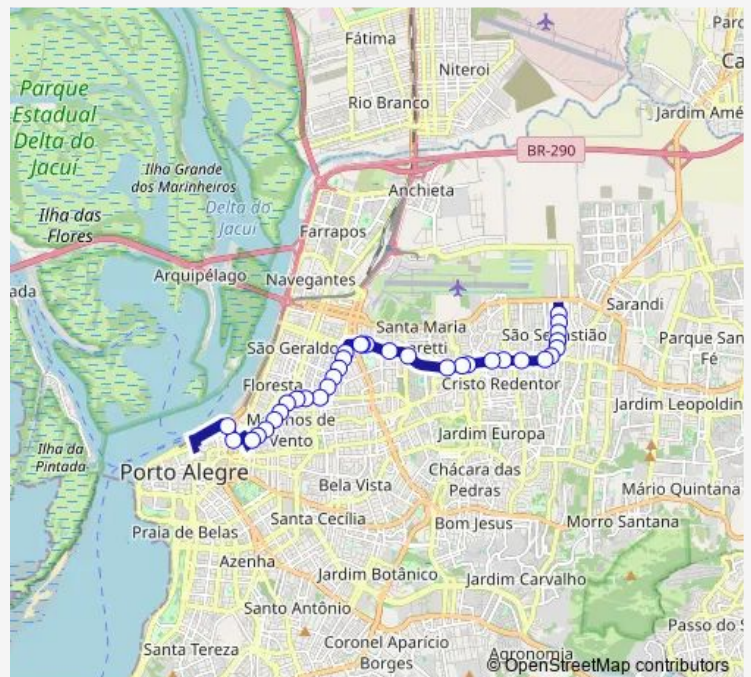

### Route schedule

Julio DE Castilhos — SAO Sebastiao Joaquim Silveira

Monday 06:20-22:45

Tuesday 06:20-22:45

Wednesday 06:20-22:45

Thursday 06:20-22:45

Friday 06:20-22:45

Saturday 06:45-21:45

### Route info

Direction: Julio DE Castilhos

Stops: 45

Trip Duration: 0 hour 40 min

TR61 — Cristovao Colombo

Benjamin Constant

STA Maria Goretti Assis Brasil

Santa Maria Goretti Assis Brasil