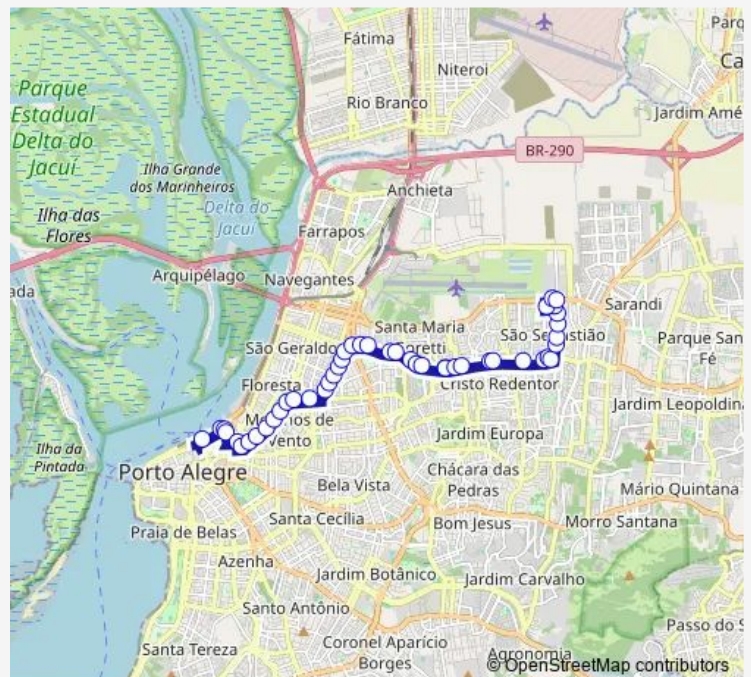

**Bus Tr61 Cristovao Colombo**

[Go to website](#)

**Direction**

Joaquim Silveira 984 — Jose Carlos Dias DE Oliveira

35 stops

[Open route schedule](#)

- Joaquim Silveira 984
- Joaquim Silveira DF 791
- Joaquim Silveira 554
- Joaquim Silveira 200
- Assis Brasil EF Strip Center
- Assis Brasil 4320 Terminal Triângulo
- Assis Brasil DF 3501
- Assis Brasil 3172
- Assis Brasil DF 2883
- Assis Brasil 2358
- Assis Brasil DF 2251
- Obirici DF 1915
- Brasiliano Indio DE Moraes 100
- Assis Brasil 290
- Benjamin Constant DF 201
- Benjamin Constant Embaixo DO Viaduto
- Benjamin Constant 335
- Benjamin Constant 777
- Benjamin Constant 929
- Benjamin Constant 1151
- Benjamin Constant 1407

**Route schedule**

Joaquim Silveira 984 — Jose Carlos Dias DE Oliveira

Monday	06:20-22:45
Tuesday	06:20-22:45
Wednesday	06:20-22:45
Thursday	06:20-22:45
Friday	06:20-22:45
Saturday	06:45-21:45
Sunday	—

**Route info**

Direction: Joaquim Silveira 984

Stops: 35

TrIP Duration: 0 hour 40 min

Tr61 — Cristovao Colombo

Benjamin Constant 1667

Cristovao Colombo 2250

Cristovao Colombo 1918

Cristovao Colombo 1720

## Route info

Direction: Julio DE Castilhos AL 131

Stops: 45

Trip Duration: 0 hour 45 min

Brasiliano Indio DE Moraes 223

Brasiliano Indio DE Moraes 363

Brasiliano Indio DE Moraes 639

Obirici DF 1798