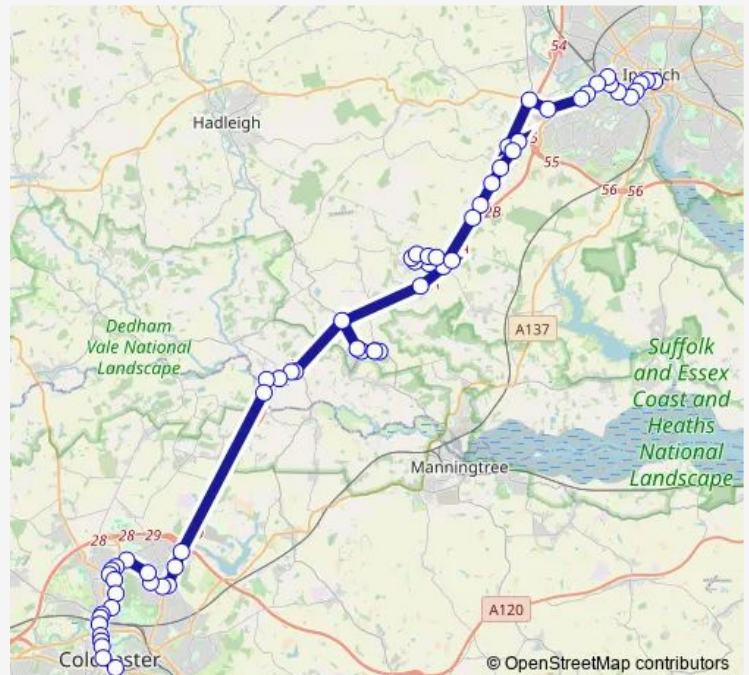

Maycroft

Folly Lane

White Horse

Route schedule

Old Cattle Market Bus Station — Osborne Street

Monday 08:05

Tuesday 08:05

Wednesday 08:05

Thursday 08:05

Friday 08:05

Saturday —

Sunday —

Route info

Direction: Old Cattle Market Bus Station

Stops: 63

Trip Duration: 1 hour 28 min

Middleborough

High Street

Osborne Street

Direction

Osborne Street — Old Cattle Market Bus Station

61 stops

[Open route schedule](#)

Osborne Street

Head Street

Middleborough

Causton Road

The Albert

Railway Station Layby

Bruff Close

Turner Rise

Wryneck Close