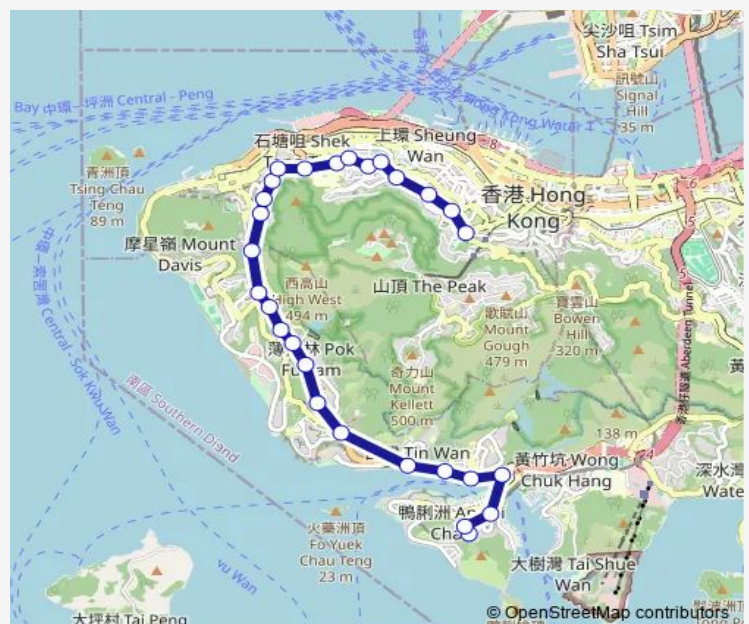

[Ctb] Woodbury Court, POK FU LAM Road

Route schedule

[Ctb] Tung Hing House LEI Tung Estate, LEI Tung Estate Road[[Kmb+Ctb] Tung Hing House LEI Tung Estate/
Tung Hing House LEI Tung Estate, LEI Tung Estate Road — [Ctb] Garden Terrace, Robinson Road

| | |
|-----------|-------|
| Monday | 07:10 |
| Tuesday | 07:10 |
| Wednesday | 07:10 |
| Thursday | 07:10 |
| Friday | 07:10 |
| Saturday | — |
| Sunday | — |

Route info

Direction: [Ctb] Tung Hing House LEI Tung Estate, LEI Tung Estate Road[[Kmb+Ctb] Tung Hing House LEI Tung Estate/
Tung Hing House LEI Tung Estate, LEI Tung Estate Road

Stops: 28

Trip Duration: 0 hour 37 min

[Ctb] Ebenezer School, POK FU LAM Road

[Ctb] Queen Mary Hospital, POK FU LAM Road

[Ctb] Hkcccu POK FU LAM Road Cemetery, POK FU LAM Road

[Ctb] Mount Davis Road, POK FU LAM Road