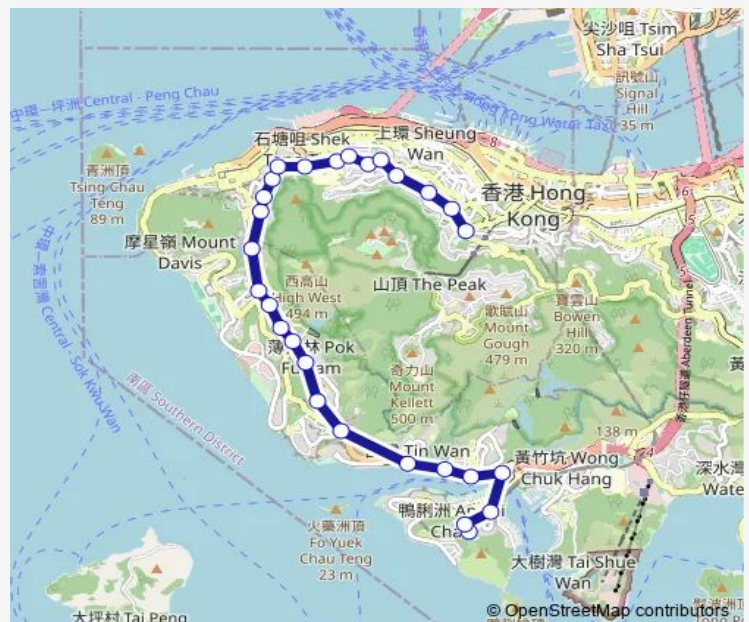

### Route schedule

[Ctb] Tung Hing House LEI Tung Estate, LEI Tung Estate Road[[Kmb+Ctb] Tung Hing House LEI Tung Estate/<Br>Tung Hing House LEI Tung Estate, LEI Tung Estate Road — [Ctb] Garden Terrace, Robinson Road

### Route info

Direction: [Ctb] Tung Hing House LEI Tung Estate, LEI Tung Estate Road[[Kmb+Ctb] Tung Hing House LEI Tung Estate/<Br>Tung Hing House LEI Tung Estate, LEI Tung Estate Road

Stops: 28

Trip Duration: 0 hour 36 min