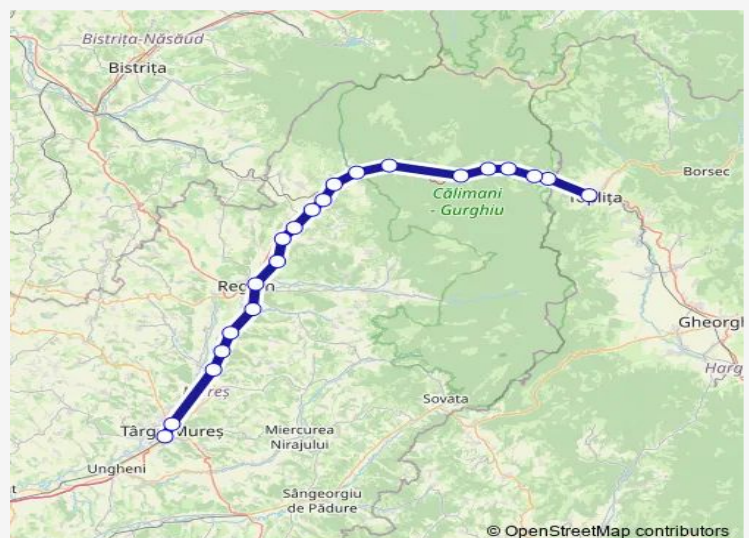

## Route schedule

Toplița — Târgu Mureș

Monday	04:12-10:39
Tuesday	04:12-10:39
Wednesday	04:12-10:39
Thursday	04:12-10:39
Friday	04:12-10:39
Saturday	04:12-16:52
Sunday	04:12-16:52

## Route info

Direction: Toplița

Stops: 21

Trip Duration: 2 hour 39 min

Gornești Mureș h.

Dumbrăvioara Hm.

Târgu Mureș Nord Hm.

Târgu Mureș