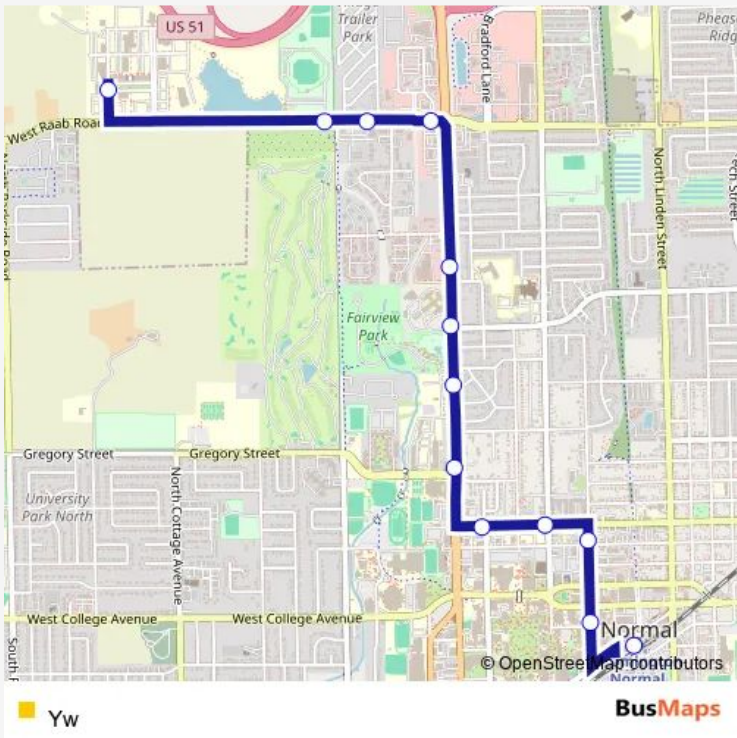

Direction
HCC Student Commong Bldg — Uptown Station
13 stops
[Open route schedule](#)

- HCC Student Commong Bldg
- Corn Crib
- Raab Rd & Lincoln College
- Raab Rd & Main St
- Main St & Alummni Center
- Mclean County Health Center
- Main St & ISU Parking and Transportation
- Main St & Gregory St
- Willow St & University St
- Willow St & School St
- Fell Ave & Locust St
- Fell St & North St
- Uptown Station

Route schedule
HCC Student Commong Bldg — Uptown Station

Monday	06:00-22:00
Tuesday	06:00-22:00
Wednesday	06:00-22:00
Thursday	06:00-22:00
Friday	06:00-22:00
Saturday	07:30-22:00
Sunday	07:30-18:30

Route info
Direction: HCC Student Commong Bldg
Stops: 13
Trip Duration: 0 hour 12 min

Direction

undefined — undefined

0 stops

[Open route schedule](#)**Route schedule**

undefined — undefined

Monday	05:45-21:45
Tuesday	05:45-21:45
Wednesday	05:45-21:45
Thursday	05:45-21:45
Friday	05:45-21:45
Saturday	07:15-21:45
Sunday	07:15-18:15

The schedule is provided in the local timezone. Times with "(+1)" indicate departures on the next day.

PDF file created on 2025-01-31

2024 BusMaps.com - All Rights Reserved