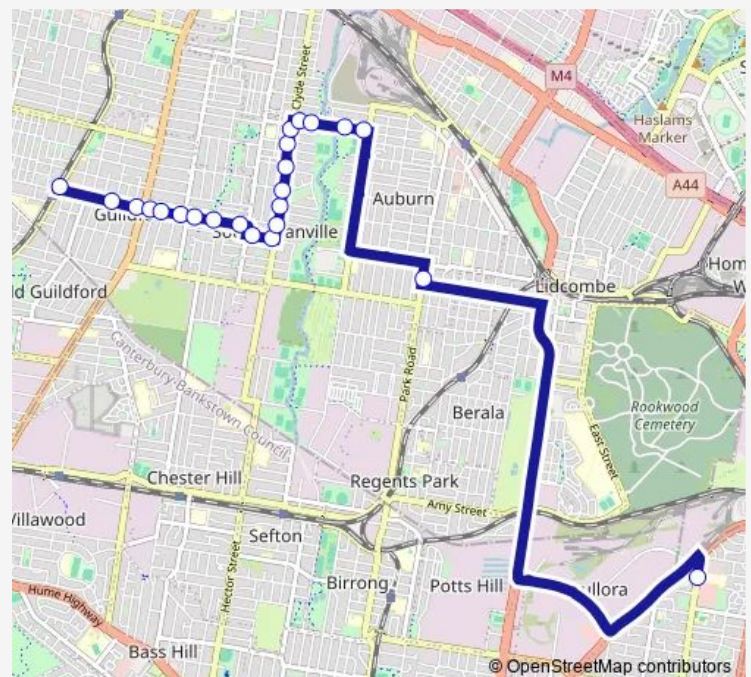

Mona St After Clyde St

145 Mona St

Mona St Opp Mona Park

Mona St Before Chisholm Rd

Route schedule

Railway St Opp Guildford Station — Malek Fahd Islamic School, Waterloo Rd

Monday 07:35

Tuesday 07:35

Wednesday 07:35

Thursday 07:35

Friday 07:35

Saturday —

Sunday —

Route info

Direction: Railway St Opp Guildford Station

Stops: 23

Trip Duration: 0 hour 40 min

S582 — Guildford to Malek Fahd Islamic School

Park Rd Before Vaughn St

Malek Fahd Islamic School, Waterloo Rd

S582 School Bus time schedules and route maps are available in an offline PDF at busmaps.com. Use the busmaps.com website to see live bus times, train schedule or subway schedule, and step-by-step directions for all public transit in Parramatta