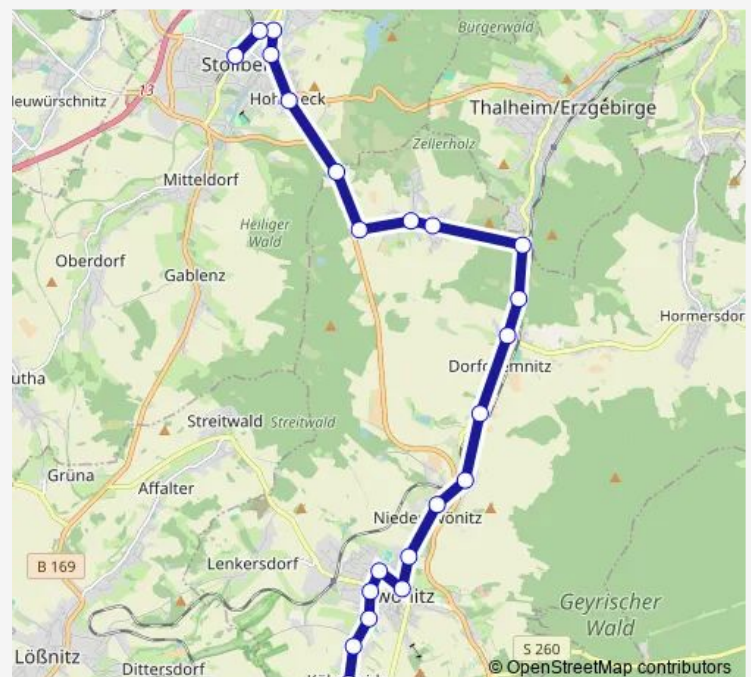

Route schedule

Zwönitz, Bahnhof — Stollberg, Bahnhof

Monday 18:10

Tuesday 18:10

Wednesday 18:10

Thursday 18:10

Friday 18:10

Saturday —

Sunday —

Route info

Direction: Zwönitz, Bahnhof

Stops: 18

Trip Duration: 0 hour 31 min

184

Direction

Zwönitz, Gymnasium — Thalheim, Volksbank

Direction: Zwönitz, Gymnasium

Stops: 12

Trip Duration: 0 hour 21 min

Direction

Stollberg, Bahnhof — Kühnhaide, Wendeschleife

23 stops

[Open route schedule](#)

Stollberg, Bahnhof