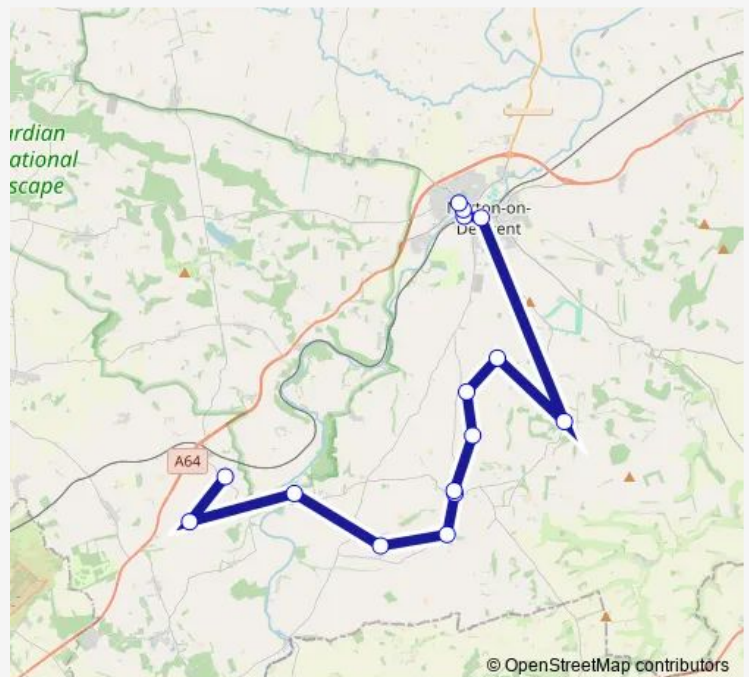

Bus 184 Malton - Barton le Willows

[Go to website](#)

Direction

Post Office — Newgate

15 stops

[Open route schedule](#)

Post Office

Main Road

Home Farm

The Derwent Arms

Bus Station Stand 3

Railway Street

Newgate

Route schedule

Post Office — Newgate

Monday —

Tuesday 09:21-13:31

Wednesday —

Thursday —

Friday —

Saturday —

Sunday —

Route info

Direction: Post Office

Stops: 15

Trip Duration: 1 hour 9 min

■ 184 — Malton - Barton le Willows

Direction

Newgate — Post Office

11 stops

[Open route schedule](#)

Newgate