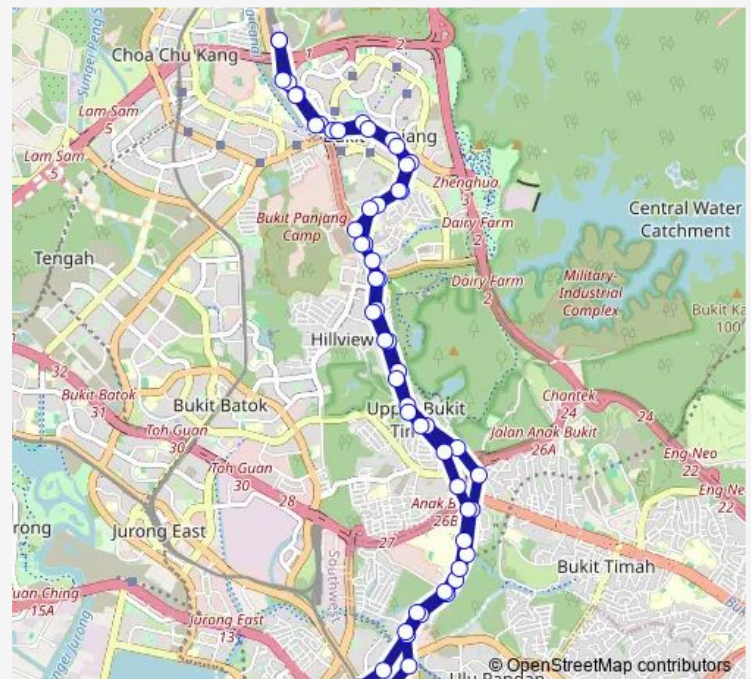

Opp Beauty World Ctr

Opp Bt Timah Plaza

Aft Bt Timah Rd

Route schedule

Gali Batu Ter — Gali Batu Ter

Monday 05:36

Tuesday 05:36

Wednesday 05:36

Thursday 05:36

Friday 05:36

Saturday 05:51

Sunday 05:51

Route info

Direction: Gali Batu Ter

Stops: 57

Trip Duration: 1 hour 34 min