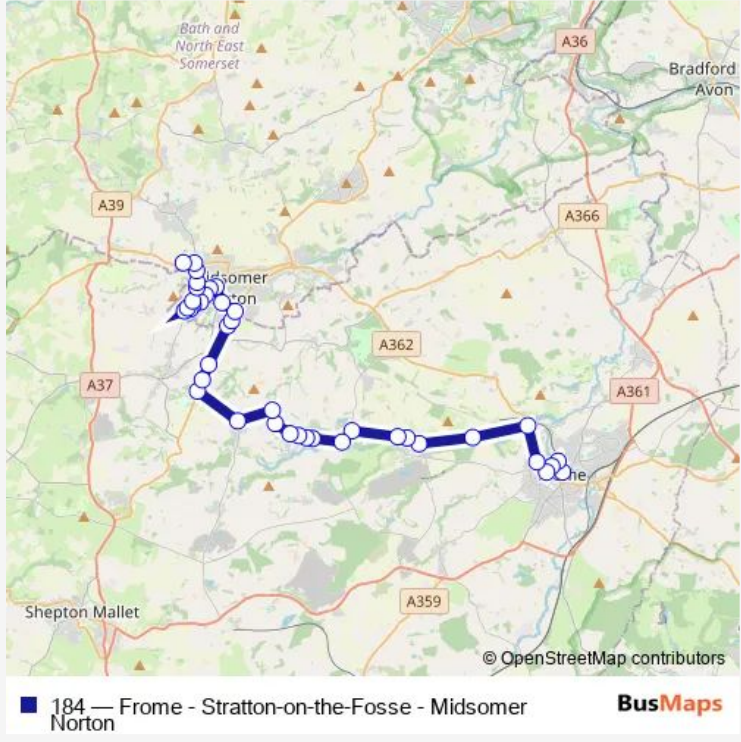

Bus 184 Frome - Stratton-on-the-Fosse - Midsomer Norton

[Go to website](#)

**Direction**  
 Market Place — Tesco Car Park  
 40 stops  
[Open route schedule](#)

- Market Place
- Welshmill Lane
- Selwood Road Shops
- Spring Cottage
- Robins Lane
- Coalash Lane
- Telephone Box
- Post Office
- Gay Street
- Longfields
- The Bus Shelter
- Vobster Inn
- The Crescent
- The Bus Shelter
- The Eagle Inn
- Highbury Cottages
- Farley Dell
- Coleford Road
- Bus Shelter
- St Ambrose
- A367

Route schedule  
 Market Place — Tesco Car Park

Monday	06:37-17:50
Tuesday	06:37-17:50
Wednesday	06:37-17:50
Thursday	06:37-17:50
Friday	06:37-17:50
Saturday	—
Sunday	—

Route info  
 Direction: Market Place  
 Stops: 40  
 Trip Duration: 0 hour 53 min

Hayes Park Road

Thicket Mead Rbt

Tesco Car Park

## Direction

Tesco Car Park — Market Place

39 stops

[Open route schedule](#)

Tesco Car Park

Thicket Mead Rbt

Hayes Park Road

Orchard Avenue