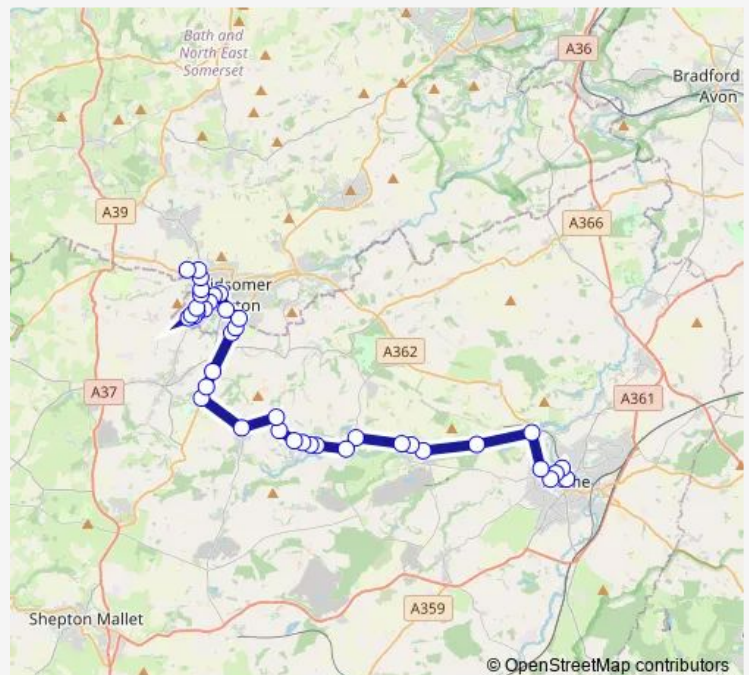

### Route schedule

Market Place — Tesco Car Park

Monday 06:37-17:50

Tuesday 06:37-17:50

Wednesday 06:37-17:50

Thursday 06:37-17:50

Friday 06:37-17:50

Saturday —

### Route info

Direction: Market Place

Stops: 40

Trip Duration: 0 hour 53 min

184 — Frome - Stratton-on-the-Fosse - Midsomer Norton

BusMaps

Killings Knap Farm

Beauchamp Avenue

## Direction

Tesco Car Park — Market Place

39 stops

[Open route schedule](#)

Tesco Car Park

Thicket Mead Rbt

Hayes Park Road

Orchard Avenue