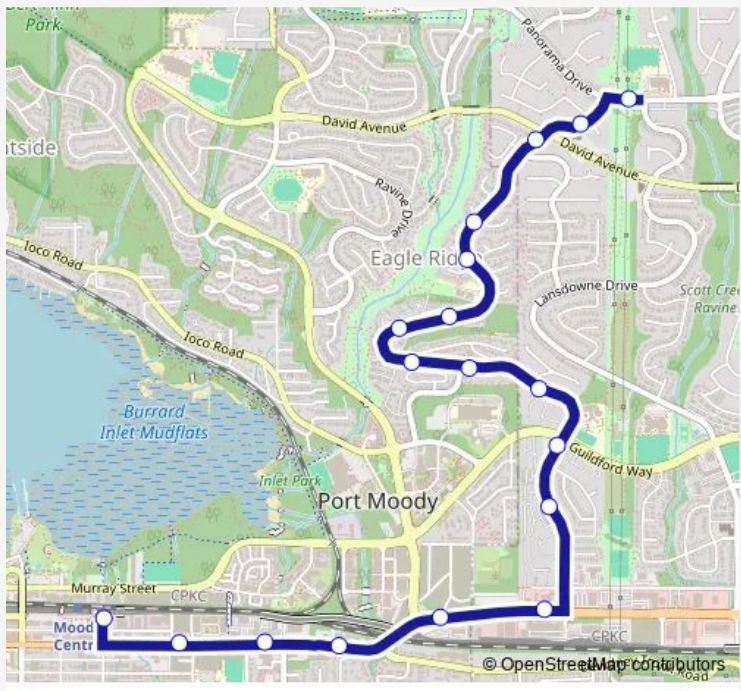

Bus 184 Moody Centre Station/Noons Creek

[Go to website](#)

Direction
 Westbound Panorama Dr @ Lansdowne Dr — Moody Centre Station @ Bay 1 Unloading Only
 18 stops
[Open route schedule](#)

- Westbound Panorama Dr @ Lansdowne Dr
- Southbound Noons Creek Dr @ Sandstone Cres
- Southbound Noons Creek Dr @ David Ave
- Southbound Noons Creek Dr @ Heather Place
- Southbound Noons Creek Dr @ Dogwood Place
- Southbound Noons Creek Dr @ Noons Creek Close
- Westbound Noons Creek Dr @ Britton Dr
- Eastbound Noons Creek Dr @ Thurston Terrace
- Eastbound Falcon Dr @ Noons Creek Dr
- Eastbound Falcon Dr @ Peregrine Place
- Southbound Falcon Dr @ Guildford Way
- Southbound Falcon Dr @ 1100 Block
- Westbound Barnet Hwy @ Falcon Dr
- Westbound Barnet Hwy @ Ioco Rd
- Westbound St. Johns St @ Clearview Dr
- Westbound St. Johns St @ Moray St
- Westbound St. Johns St @ Buller St
- Moody Centre Station @ Bay 1 Unloading Only

Route schedule
 Westbound Panorama Dr @ Lansdowne Dr — Moody Centre Station @ Bay 1 Unloading Only

Monday	05:43-23:58
Tuesday	05:43-23:58
Wednesday	05:43-23:58
Thursday	05:43-23:58
Friday	05:43-23:58
Saturday	07:25-23:55
Sunday	07:56-21:57

Route info
 Direction: Westbound Panorama Dr @ Lansdowne Dr
 Stops: 18
 Trip Duration: 0 hour 12 min

184 — Moody Centre Station/Noons Creek **BusMaps**

Direction

Moody Centre Station @ Bay 9 — Southbound Lansdowne Dr @ Panorama Dr

Tuesday 05:30-23:10

Wednesday 05:30-23:10

Thursday 05:30-23:10

Friday 05:30-23:10

Saturday 07:20-23:20

Sunday 08:20-21:20

Route info

Direction: Moody Centre Station @ Bay 9