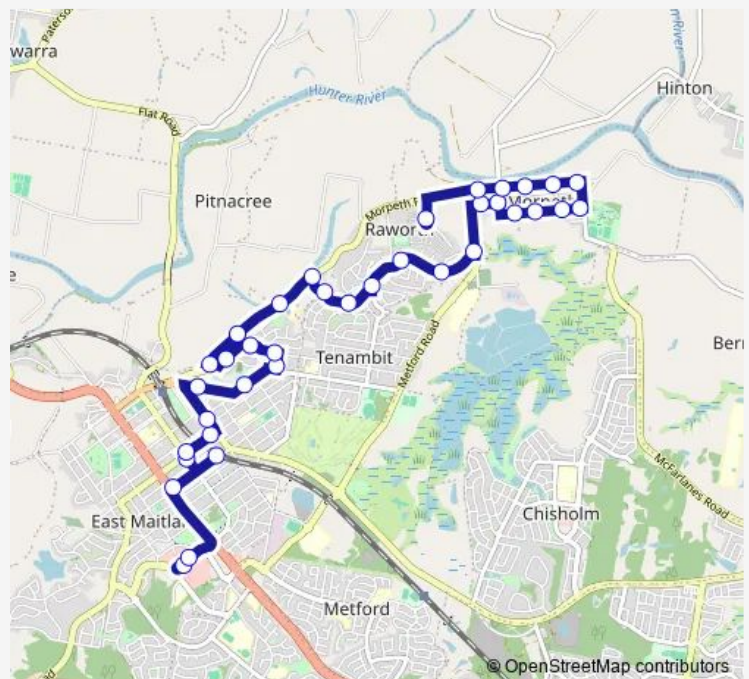

Thompson St At Morpeth Rd

82 Morpeth Rd

Morpeth Rd Opp Linuwel School

Jenna Dr At Morpeth Rd

Jenna Dr Before Curtis Cl

Jenna Dr After Laurie Dr

Route schedule

Green Hills Shopping Centre, Mitchell Dr — Edward Close Bvd After St Johns Dr

Monday 08:00-17:15

Tuesday 08:00-17:15

Wednesday 08:00-17:15

Thursday 08:00-17:15

Friday 08:00-17:15

Saturday 08:59-17:23

Sunday 10:05-16:00

Route info

Direction: Green Hills Shopping Centre, Mitchell Dr

Stops: 36

Trip Duration: 0 hour 27 min

Canterbury Dr After Jenna Dr

Canterbury Dr Opp Norwich Av

Canterbury Dr Before London Av

Tank St After Canterbury Dr

Swan St At Robert St

Morpeth Museum, Swan St

Swan St At Green St

Edward Close Bvd After St Johns Dr

Direction

Edward Close Bvd After St Johns Dr — Stockland Green Hills, Mitchell Dr

35 stops

[Open route schedule](#)