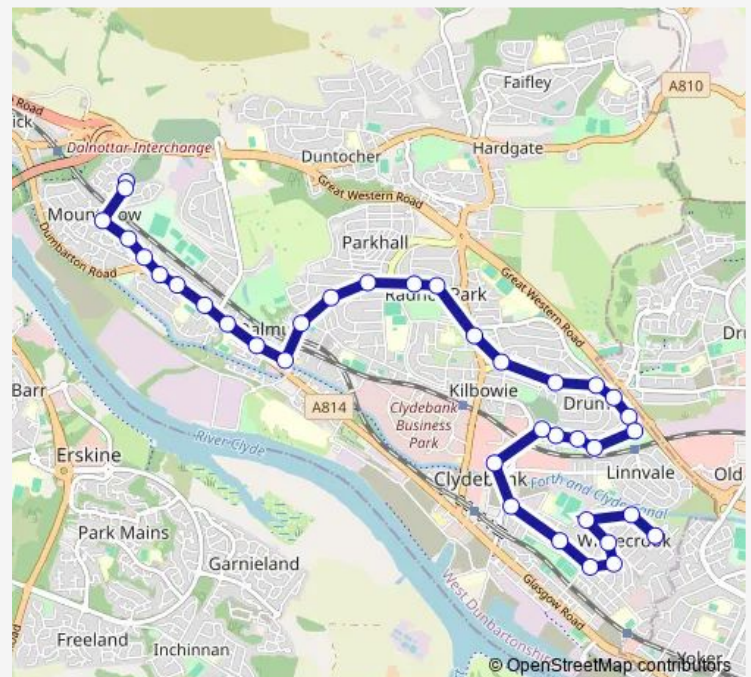

West Thomson Street

Mcghee Street

Broom Drive

Route schedule

Gran Street — Turning Circle

Monday 08:35-17:35

Tuesday 08:35-17:35

Wednesday 08:35-17:35

Thursday 08:35-17:35

Friday 08:35-17:35

Saturday 08:35-17:35

Sunday —

Route info

Direction: Gran Street

Stops: 35

Trip Duration: 0 hour 26 min

Saturday

17:05

Sunday

—

Route info

Direction: Turning Circle

Stops: 32

Trip Duration: 0 hour 25 min

Wednesday 08:00-17:05

Thursday 08:00-17:05

Friday 08:00-17:05

Saturday 09:05-16:05

Sunday —

Route info

Direction: Turning Circle

Stops: 36