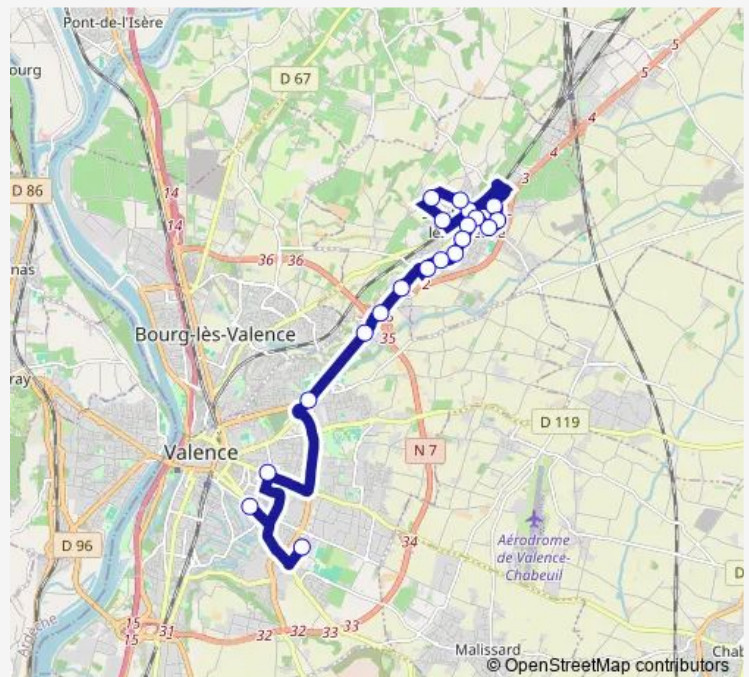

## Bus 184 Ligne 180

[Go to website](#)

### Direction

ST Marcel Chapelle — Valence Pole Briffaut Quai B

20 stops

[Open route schedule](#)

ST Marcel Chapelle

LE Plateau

Hauts DE Surel

Champs

### Route schedule

ST Marcel Chapelle — Valence Pole Briffaut Quai B

Monday 06:59-08:10

Tuesday 06:59-08:10

Wednesday 06:59-08:10

Thursday 06:59-08:10

Friday 06:59-08:10

Saturday —

### Route info

Direction: ST Marcel Chapelle

Stops: 20

Trip Duration: 0 hour 47 min

184 — Ligne 180

BusMaps

**Direction**

Camille Vernet — ST Marcel Chapelle