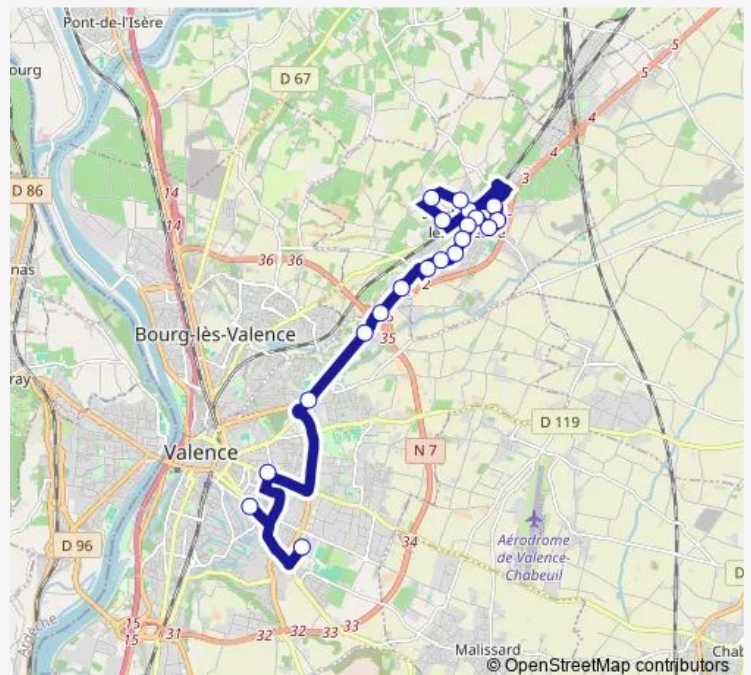

## Bus 184 Ligne 180

[Go to website](#)

### Direction

ST Marcel Chapelle — Valence Pole Briffaut Quai B

20 stops

[Open route schedule](#)

ST Marcel Chapelle

LE Plateau

Hauts DE Surel

Champs

### Route schedule

ST Marcel Chapelle — Valence Pole Briffaut Quai B

Monday 06:59-08:10

Tuesday 06:59-08:10

Wednesday 06:59-08:10

Thursday 06:59-08:10

Friday 06:59-08:10

Saturday —

### Route info

Direction: ST Marcel Chapelle

Stops: 20

Trip Duration: 0 hour 47 min

184 — Ligne 180