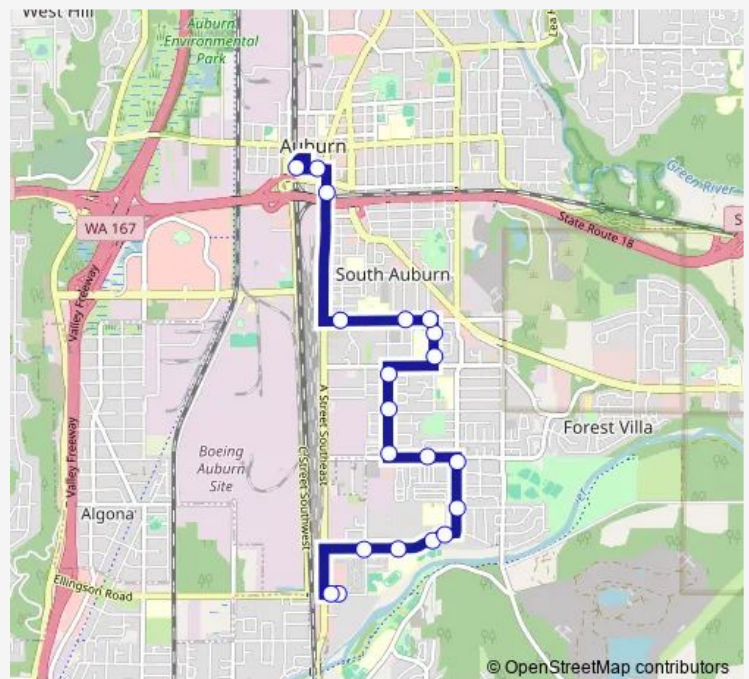

F St SE & 25th St Se

F St SE & Cedar Dr

K St SE & 20th St Se

K St SE & 18th St Se

17th St SE & J St Se

17th St SE & G St Se

17th St SE & B St Se

A St SE & Cross St Se

2nd St SE & A St Se

Auburn Transit Center - Bay 2

Route schedule

41st St SE & A St Se — Auburn Transit Center - Bay 2

Monday 04:25-01:18⁺¹

Tuesday 04:25-01:18⁺¹

Wednesday —

Thursday 04:25-01:18⁺¹

Friday 04:25-01:18⁺¹

Saturday 05:33-01:31⁺¹

Sunday 05:35-01:31⁺¹

Route info

Direction: 41st St SE & A St Se

Stops: 20

Trip Duration: 0 hour 17 min

184

BusMaps

Direction

Auburn Transit Center - Bay 2 — 41st St SE & A St Se

19 stops

[Open route schedule](#)

Auburn Transit Center - Bay 2

2nd St SE & A St Se

17th St SE & C St Se