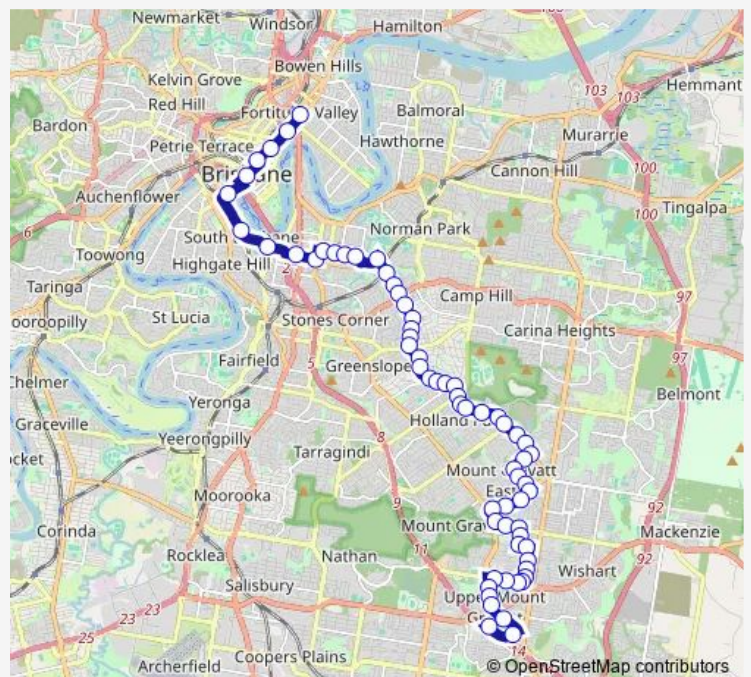

Monday 06:34-22:42

Tuesday 06:34-22:42

Wednesday 06:34-22:42

Thursday 06:34-22:42

Friday 06:34-22:42

Saturday 07:25-20:40

Sunday 09:40-19:45

**Route info**

Direction: Garden City Shopping Centre station, stop F

Stops: 63

Trip Duration: 1 hour 1 min

Kentish St at Pond Street, stop 58

Camlet St near Kentish St, stop 57/41

Camlet St at Mapleton Street, stop 56

Cavendish Rd at Mt Gravatt TAFE, stop 55

Cavendish Rd at Coolibah Street, stop 54

Cavendish Rd at Coolong Street, stop 53

Cavendish Rd at Pine Mountain, stop 52

Cavendish Rd at Oates Avenue, stop 51

Cavendish Rd at Crystal Street, stop 50

Cavendish Rd at Turquoise Street, stop 49/43