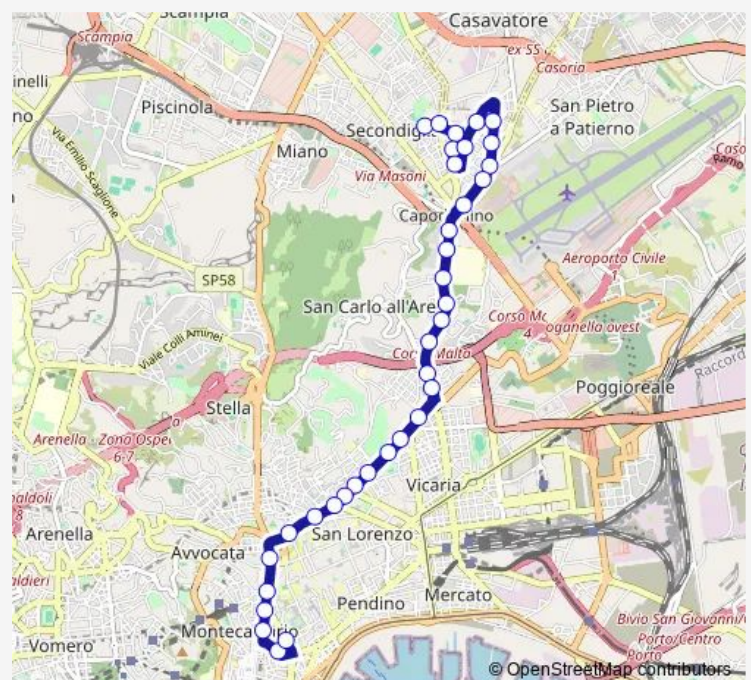

Arenaccia

Arenaccia

Carlo Iii

Route schedule

Delle Galassie Stazionamento — Monteoliveto - Federico II - Architettura

Monday 05:30-23:21

Tuesday 05:30-23:21

Wednesday 05:30-23:21

Thursday 05:30-23:21

Friday 05:30-23:21

Saturday 05:50-22:10

Sunday 05:50-21:10

Route info

Direction: Delle Galassie Stazionamento

Stops: 35

Trip Duration: 0 hour 40 min

Carlo III - Palazzo Fuga

Foria - Orto Botanico

Foria - Cavara

Foria - Cesare Rossaroli

Foria - Caserma Garibaldi

Foria - Duomo

Cavour - M2

Foria - M1

Friday 06:17-23:56

Saturday 06:16-22:48

Sunday 06:17-21:44

Route info

Direction: Monteoliveto - Federico II - Architettura

Stops: 30

Trip Duration: 0 hour 55 min

Diacono