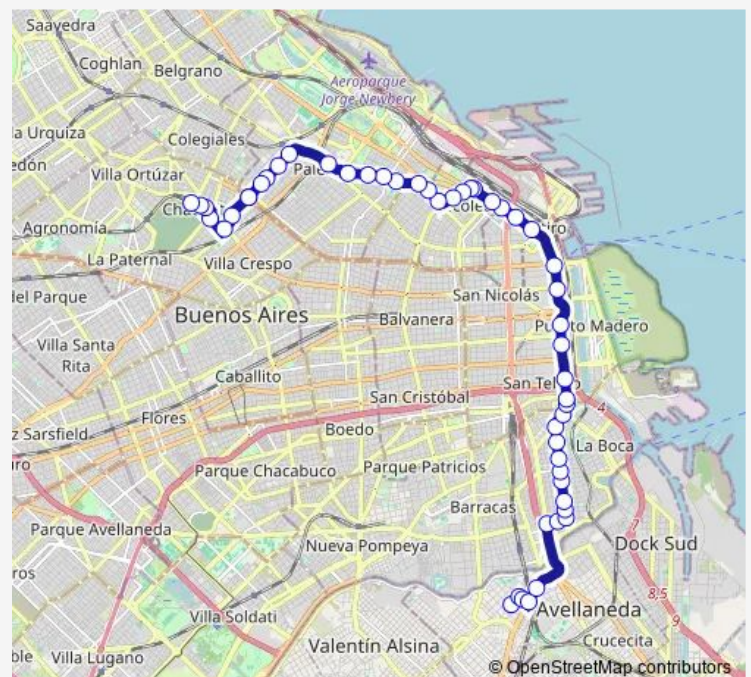

### Route schedule

Gribone y fernandez — 711 Guzman Av.

Monday 00:24-23:20

Tuesday 00:24-23:20

Wednesday 00:24-23:20

Thursday 00:24-23:20

Friday 00:24-23:20

Saturday 00:24-23:00

### Route info

Direction: Gribone y fernandez

Stops: 51

Trip Duration: 1 hour 11 min

93C — Jnamba093

BusMaps

345 Alem Leandro N. Av.

729 Alem Leandro N. Av.