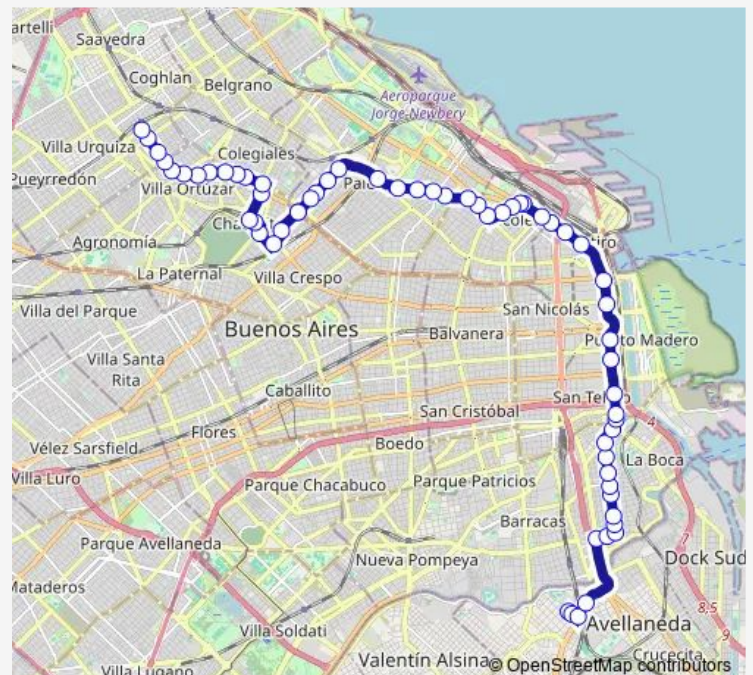

### Route schedule

José Giribone 602-624 — 2485 Acha Mariano Gral.

Monday	00:24-02:30 <sup>+1</sup>
Tuesday	00:24-02:30 <sup>+1</sup>
Wednesday	00:24-02:30 <sup>+1</sup>
Thursday	00:24-02:30 <sup>+1</sup>
Friday	00:24-02:30 <sup>+1</sup>
Saturday	00:24-02:30 <sup>+1</sup>
Sunday	00:24-02:30 <sup>+1</sup>

### Route info

Direction: José Giribone 602-624

Stops: 62

Trip Duration: 1 hour 15 min

93c — Jnamba093

729 Alem Leandro N. Av.

161 DEL Libertador Av.

425 DEL Libertador Av.