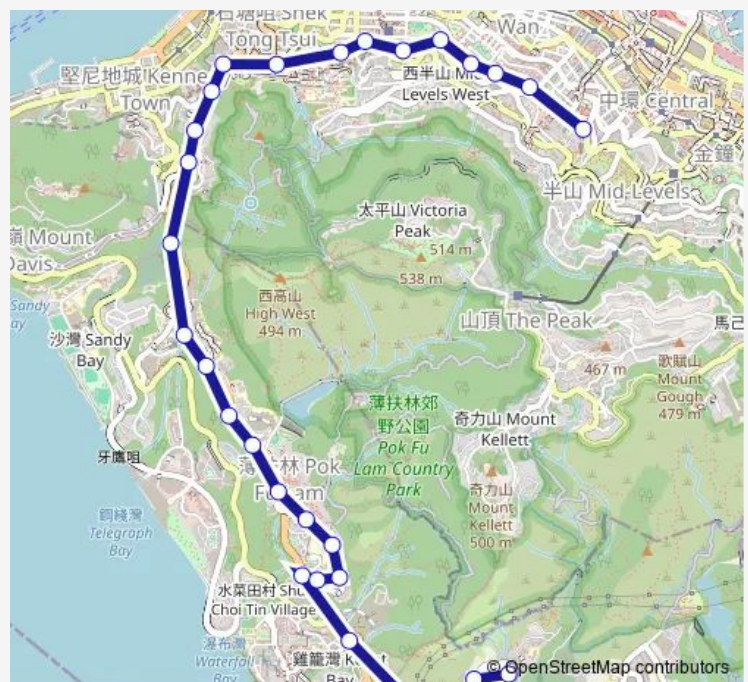

[Ctb] WAH FU Road, Shek PAI WAN Road[[Kmb+Ctb] WAH FU Road/
Wah FU Road, Shek PAI WAN Road

[Ctb] YU Chun Keung Memorial College No.2, POK FU LAM Road

[Ctb] CHI FU Close, CHI FU Road

[Ctb] Block 1- 7 CHI FU FA Yuen, CHI FU Road

[Ctb] CHI FU Landmark, CHI FU Road

[Ctb] CHI FU FA Yuen Tennis Court, CHI FU Road

[Ctb] POK FU LAM Village, POK FU LAM Road

[Ctb] POK FU LAM Reservoir Road, POK FU LAM Road

Route schedule

[Ctb] TIN WAN Estate — [Ctb] Caritas Centre, Caine Road[[Kmb+Ctb] Caritas Centre/
Caritas Centre, Caine Road

Monday	07:10
Tuesday	07:10
Wednesday	07:10
Thursday	07:10
Friday	07:10
Saturday	—
Sunday	—

Route info

Direction: [Ctb] TIN WAN Estate

Stops: 31

Trip Duration: 0 hour 42 min

93C — TIN WAN Estate BUS Terminus - Caine Road