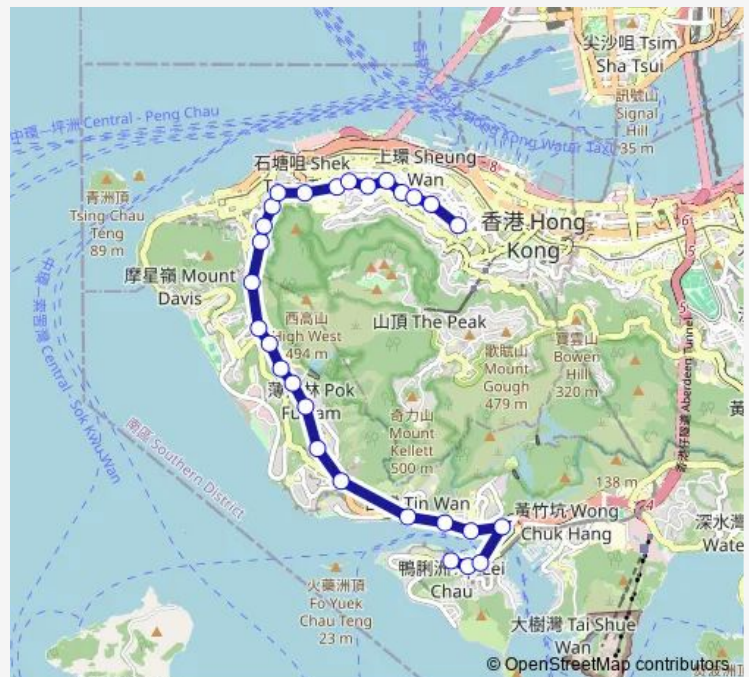

### Route schedule

[Ctb] AP LEI Chau Main Street — [Ctb] Caritas Centre, Caine Road[[Kmb+Ctb] Caritas Centre/<Br>Caritas Centre, Caine Road

Monday	07:10
Tuesday	07:10
Wednesday	07:10
Thursday	07:10
Friday	07:10
Saturday	—
Sunday	—

### Route info

Direction: [Ctb] AP LEI Chau Main Street

Stops: 28

Trip Duration: 0 hour 38 min

93c — Main Street AP LEI Chau - Caine Road

[Ctb] Hkcccu POK FU LAM Road Cemetery, POK FU LAM Road

[Ctb] Mount Davis Road, POK FU LAM Road