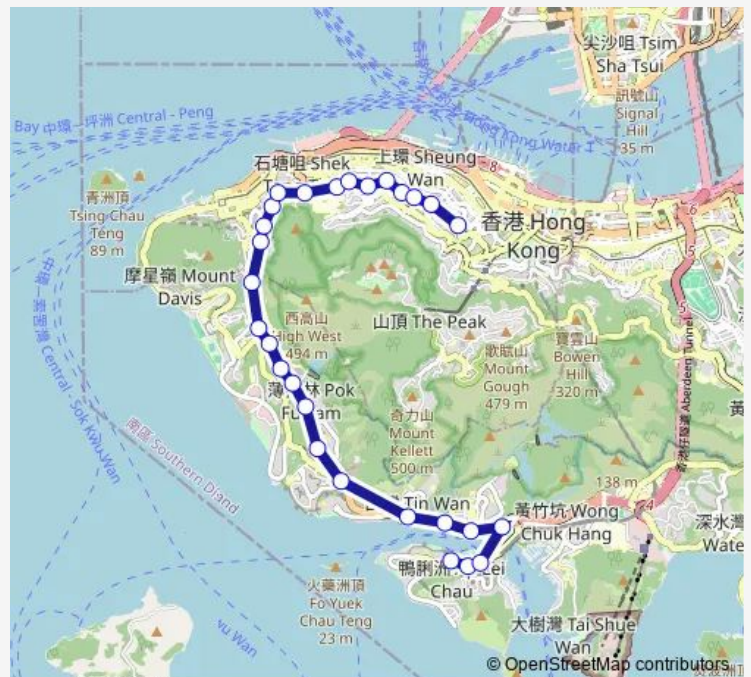

Monday	07:10
Tuesday	07:10
Wednesday	07:10
Thursday	07:10
Friday	07:10
Saturday	—
Sunday	—

**Route info**

Direction: [Ctb] AP LEI Chau Main Street

Stops: 28

Trip Duration: 0 hour 39 min

93C — Main Street AP LEI Chau - Caine Road