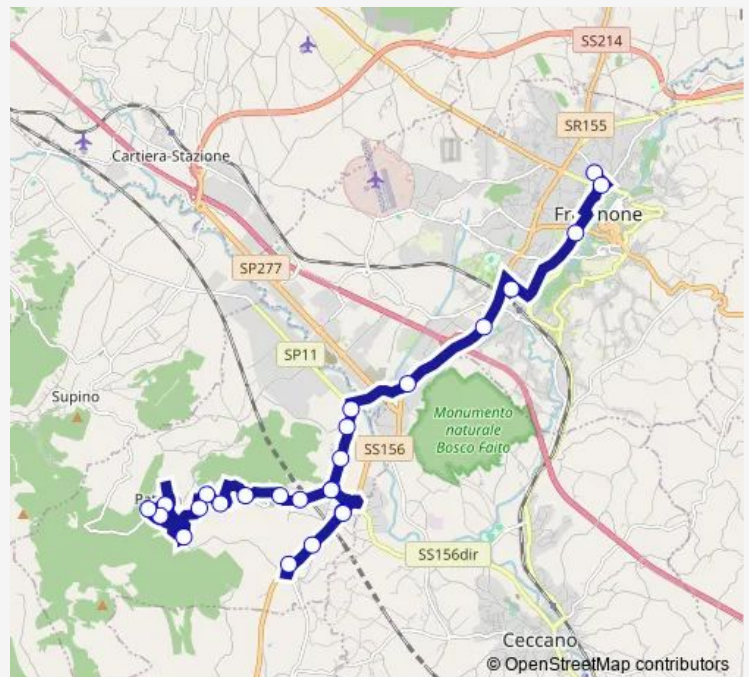

### Route schedule

Frosinone | Via Tiburtina Via Lago Maggiore # f3479 — Patrica | Largo Moretti # f5369

Monday 12:20-14:15

Tuesday 12:20-14:15

Wednesday 12:20-14:15

Thursday 12:20-14:15

Friday 12:20-14:15

Saturday 14:15

### Route info

Direction: Frosinone | Via Tiburtina Via Lago Maggiore # f3479

Stops: 25

Trip Duration: 0 hour 50 min

Frosinone - Patrica # Fr118a

Patrica | Via Lagoscillo Via Illori # f5366

Patrica | Via Lagoscillo Via Paleario # f5367