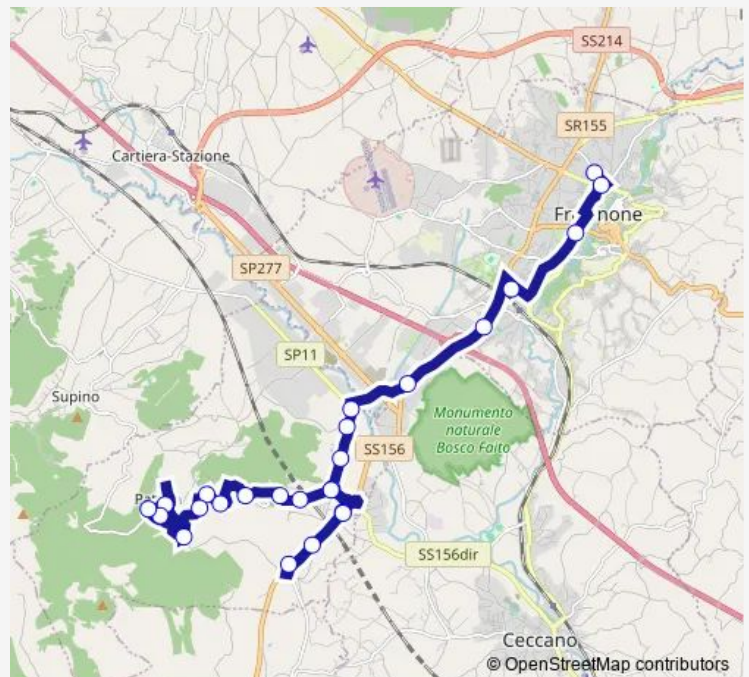

Route schedule

Frosinone | Via Tiburtina Via Lago Maggiore # f3479 — Patrica | Largo Moretti # f5369

Monday	12:20-14:15
Tuesday	12:20-14:15
Wednesday	12:20-14:15
Thursday	12:20-14:15
Friday	12:20-14:15
Saturday	14:15
Sunday	—

Route info

Direction: Frosinone | Via Tiburtina Via Lago Maggiore # f3479

Stops: 25

Trip Duration: 0 hour 46 min

Patrica | Via Lagoscillo Via Illori # f5366

Patrica | Via Lagoscillo Via Paleario # f5367

Patrica | Via Lagoscillo Via Miccia # f5368