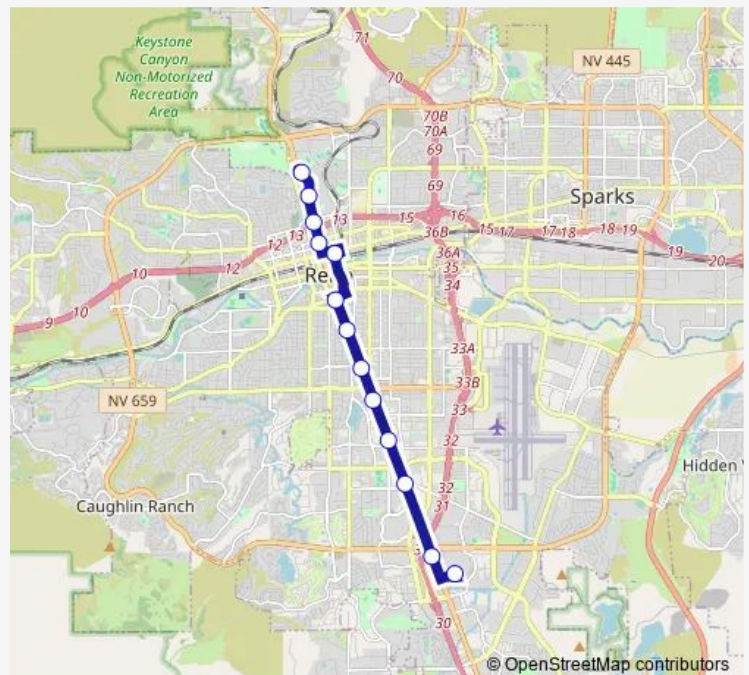

Bus Vrgn RTC Rapid - Virginia Line (Virginia St.)

[Go to website](#)

Direction

Lawlor Station — RTC Transfer Center and Meadowood Mall

13 stops

[Open route schedule](#)

Lawlor Station

College Drive Station

9th Street Station

North Virginia Street and 5th Street

RTC 4th Street Station Bay K 4SS (Route VL Mwmall)

Liberty Street Station

La Rue Avenue Station

S Virginia Street and Mt Rose Street

Orchard Plaza Station

S Virginia Street and Brinkby Avenue

S Virginia Street and W Peckham Lane

S Virginia Street and Meadowood Mall Way

RTC Transfer Center and Meadowood Mall

Route schedule

Lawlor Station — RTC Transfer Center and Meadowood Mall

Trip Duration: 0 hour 27 min

Direction

RTC Transfer Center and Meadowood Mall — Lawlor Station

13 stops

[Open route schedule](#)

RTC Transfer Center and Meadowood Mall

S Virginia Street and Meadowood Mall Way