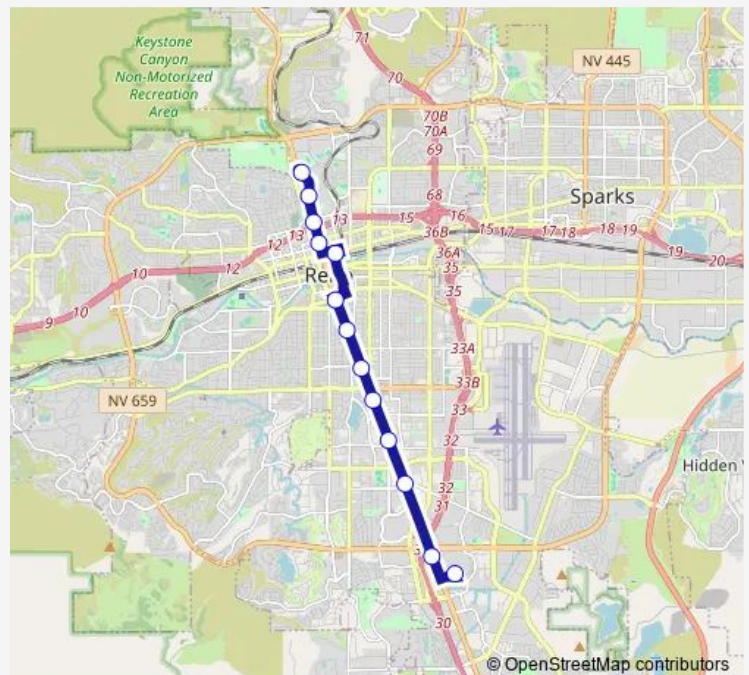

Bus VRGN RTC Rapid - Virginia Line (Virginia St.)

[Go to website](#)

**Direction**

Lawlor Station — RTC Transfer Center and Meadowood Mall

13 stops

[Open route schedule](#)

Lawlor Station

College Drive Station

9th Street Station

North Virginia Street and 5th Street

RTC 4th Street Station Bay K 4SS (Route VL Mwmall)

Liberty Street Station

La Rue Avenue Station

S Virginia Street and Mt Rose Street

Orchard Plaza Station

S Virginia Street and Brinkby Avenue

S Virginia Street and W Peckham Lane

S Virginia Street and Meadowood Mall Way

RTC Transfer Center and Meadowood Mall

Route schedule

Lawlor Station — RTC Transfer Center and Meadowood Mall

Route info

Direction: Lawlor Station

Stops: 13

Trip Duration: 0 hour 27 min