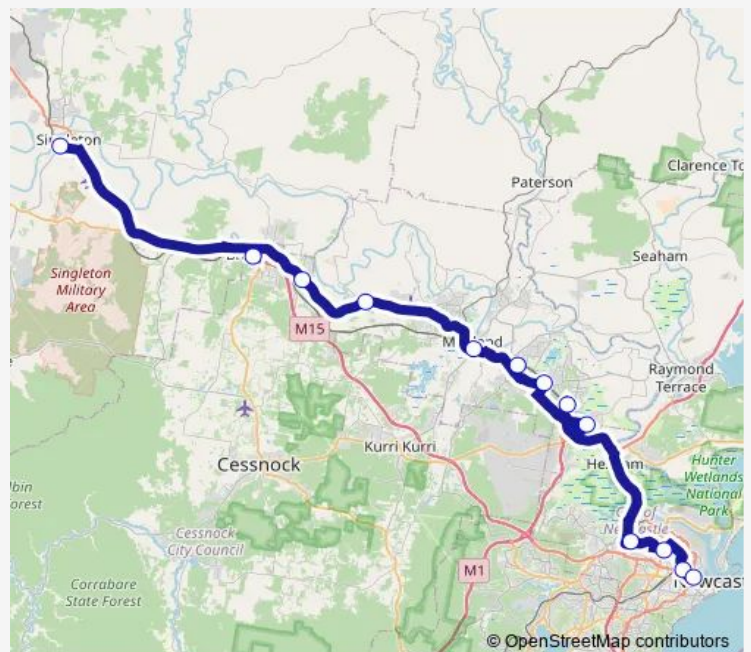

Maitland Station, Station St

Victoria Street Station, Victoria St

Metford Station, Ferraby Dr

Thornton Station, Karuah St

Beresfield Station, Addison St

Mathematics Building, Ring Rd

Waratah Station, Platt St

Hamilton Station, Beaumont St, Stand A

Newcastle Interchange, Stand C

Route schedule

Singleton Station, Munro St — Newcastle Interchange, Stand C

Monday	—
Tuesday	—
Wednesday	—
Thursday	—
Friday	—
Saturday	15:34-21:20
Sunday	15:34-21:20

Route info

Direction: Singleton Station, Munro St

Stops: 13

Trip Duration: 1 hour 49 min

Direction

Newcastle Interchange, Stand C — Singleton Station,
Munro St

13 stops

[Open route schedule](#)

Monday —

Tuesday —

Wednesday —

Thursday —

Friday —

Saturday 14:29-20:15

Sunday 14:29-20:15

Route info