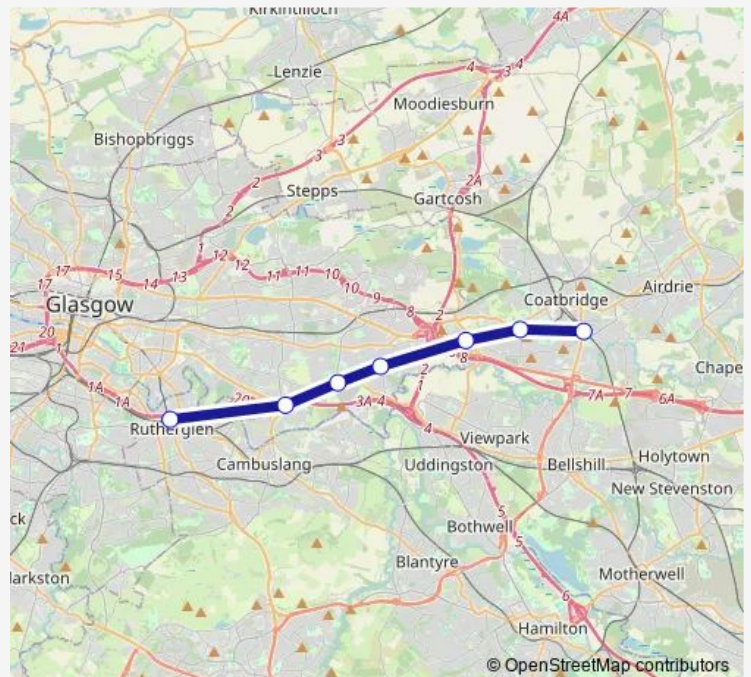

Rail Sr:Rut->Wff SR train service from RUT to Wff

[Go to website](#)

Direction

Rutherglen — Whifflet

7 stops

[Open route schedule](#)

Rutherglen

Carmyle

Mount Vernon

Baillieston

Bargeddie

Kirkwood

Whifflet

Route schedule

Rutherglen — Whifflet

Monday —

Tuesday —

Wednesday —

Thursday —

Friday —

Saturday —

Sunday 09:14-11:15

Route info

Direction: Rutherglen

Stops: 7

Trip Duration: 0 hour 19 min

■ Sr:Rut->Wff — SR train service from RUT to Wff

Sr:Rut->Wff Rail time schedules and route maps are available in an offline PDF at busmaps.com. Use the busmaps.com website to see live bus times, train schedule or subway schedule, and step-by-step directions for all public transit in Glasgow