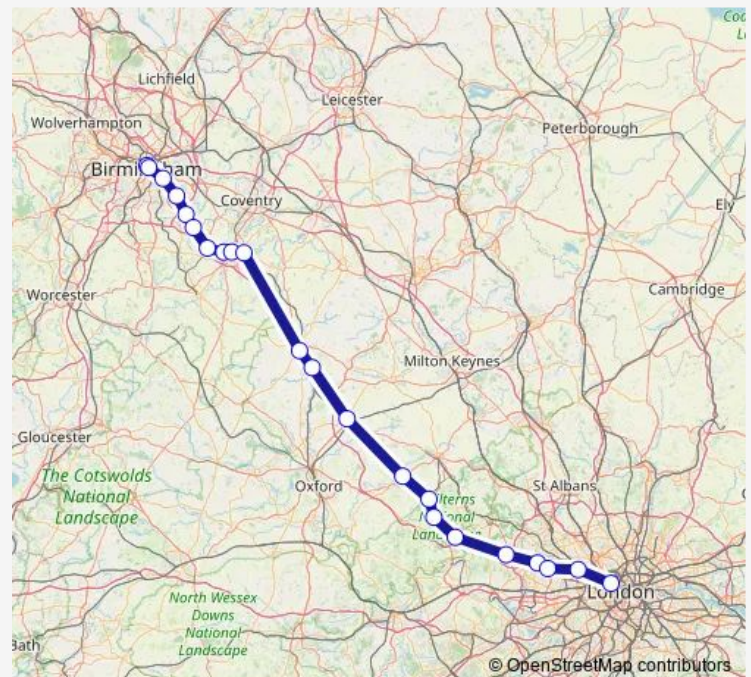

### Route schedule

Birmingham Snow Hill — London Marylebone

Monday 17:07

Tuesday 17:07

Wednesday 17:07

Thursday 17:07

Friday 17:07

Saturday —

### Route info

Direction: Birmingham Snow Hill

Stops: 22

Trip Duration: 2 hour 7 min

■ Ch:Bsw->Myb — CH train service from BSW to Myb

**Direction**

Birmingham Snow Hill — London Marylebone

22 stops