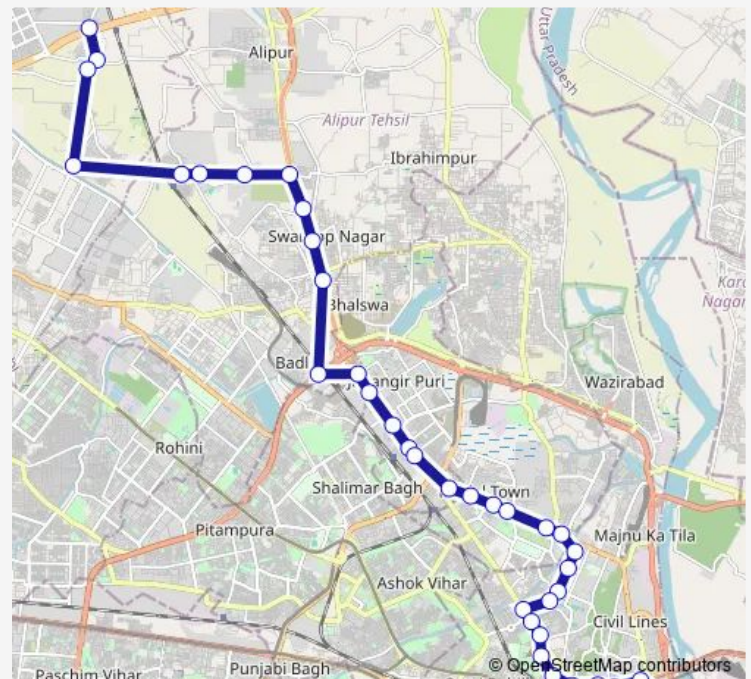

Model Town Iii

Model Town Ii

Alpana Cinema (Model Town Mtr Stn)

Route schedule

Holambi Kalan Terminal — Old Delhi Railway Station (T)

Monday 07:30-20:40

Tuesday 07:30-20:40

Wednesday 07:30-20:40

Thursday 07:30-20:40

Friday 07:30-20:40

Saturday 07:30-20:40

Sunday 07:30-20:40

Route info

Direction: Holambi Kalan Terminal

Stops: 40

Trip Duration: 1 hour 52 min