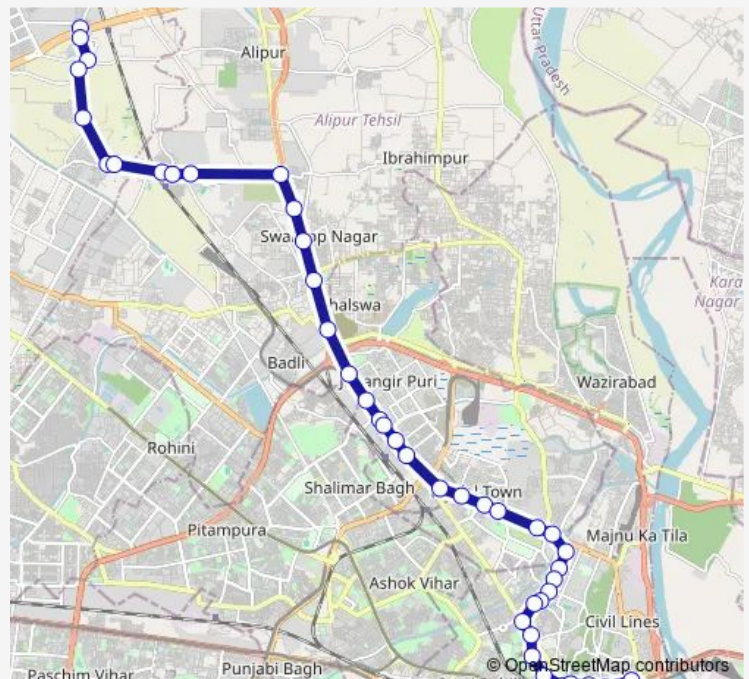

Sarai Pipal Thala

Adarsh Nagar Metro Station

New Sabzi Mandi

Route schedule

Holambi Kalan Terminal — Old Delhi Railway Station (T)

Monday 05:12-19:30

Tuesday 05:12-19:30

Wednesday 05:12-19:30

Thursday 05:12-19:30

Friday 05:12-19:30

Saturday 05:12-19:30

Sunday 05:12-19:30

Route info

Direction: Holambi Kalan Terminal

Stops: 46

Trip Duration: 1 hour 44 min