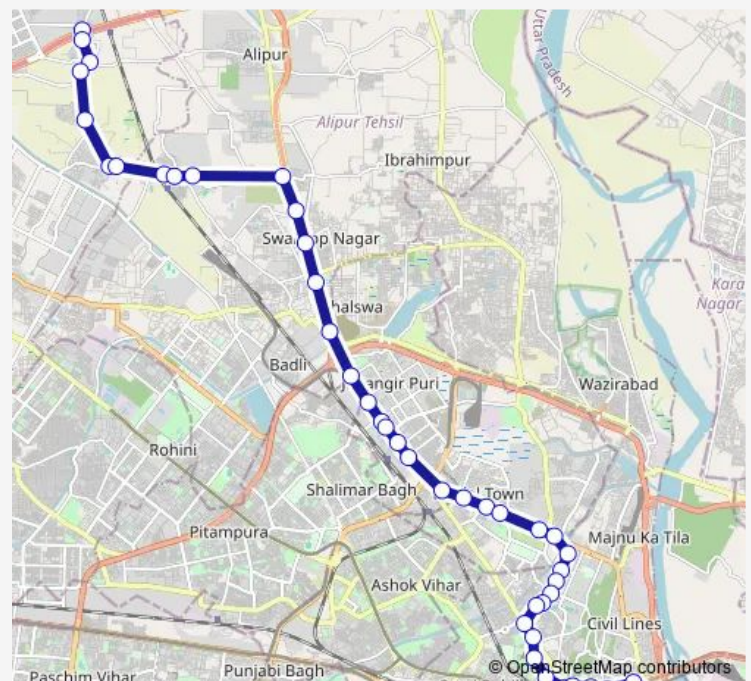

Sarai Pipal Thala

Adarsh Nagar Metro Station

New Sabzi Mandi

Route schedule

Holambi Kalan Terminal — Old Delhi Railway Station (T)

Monday 05:12-19:30

Tuesday 05:12-19:30

Wednesday 05:12-19:30

Thursday 05:12-19:30

Friday 05:12-19:30

Saturday 05:12-19:30

Sunday 05:12-19:30

Route info

Direction: Holambi Kalan Terminal

Stops: 46

Trip Duration: 1 hour 44 min