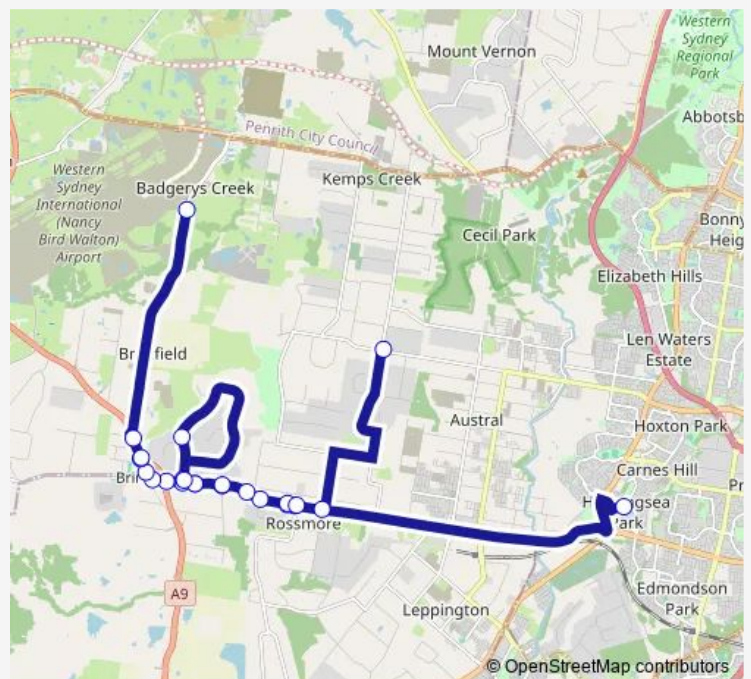

Bringelly Rd At Allenby Rd

Bringelly Rd Opp Church St

Bringelly Rd At Masterfield St

785 Bringelly Rd

Bringelly Rd At Jersey Rd

909 Bringelly Rd

Bringelly Rd Opp Kelvin Park Dr

971 Bringelly Rd

Kelvin Park Dr After Bringelly Rd

Kelvin Park Dr At Medich Pl

Kelvin Park Dr Before Bringelly Rd

Bringelly Rd Opp Jersey Rd

Bringelly Rd At Church St

Route schedule

John Edmonson High School, School Grounds — Fifteenth Av At Devonshire Rd

Monday 14:47

Tuesday 14:47

Wednesday 14:47

Thursday 14:47

Friday 14:47

Saturday —

Sunday —

Route info

Direction: John Edmonson High School, School Grounds

Stops: 24

Trip Duration: 0 hour 57 min

2017 — Bringelly PS to Rossmore

Bringelly Rd Opp Allenby Rd

Bringelly Rd Opp Rossmore Public School

Fifteenth Av At Devonshire Rd