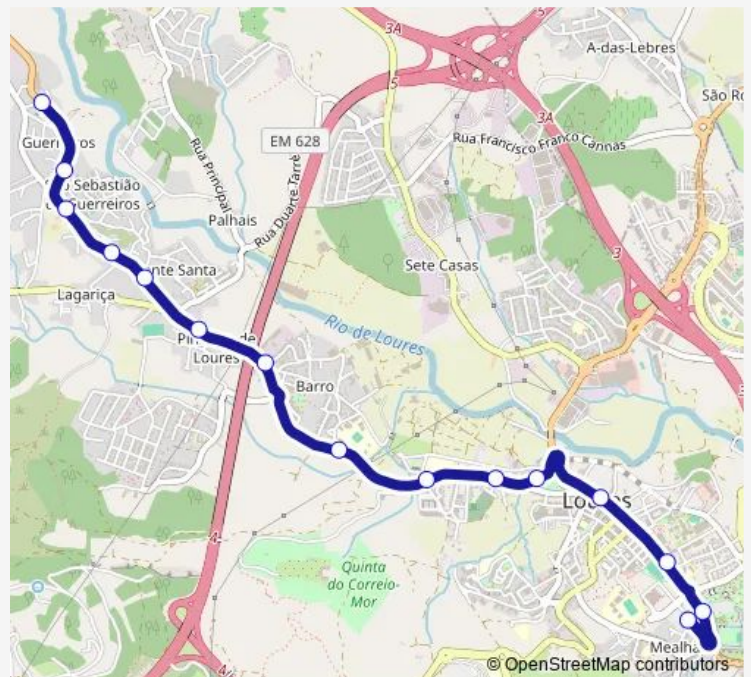

Route schedule

R Comb Ultramar 208a (Guerreiros) — R Egas Moniz (Centro Saúde)

Monday	—
Tuesday	—
Wednesday	—
Thursday	—
Friday	—
Saturday	09:45
Sunday	—

Route info

Direction: R Comb Ultramar 208a (Guerreiros)

Stops: 15

Trip Duration: 0 hour 9 min

2017 — Guerreiros - Loures Loures (Centro Saúde)

Direction

R Egas Moniz (Centro Saúde) — R Comb Ultramar 208a (Guerreiros)

15 stops

[Open route schedule](#)

R Egas Moniz (Centro Saúde)