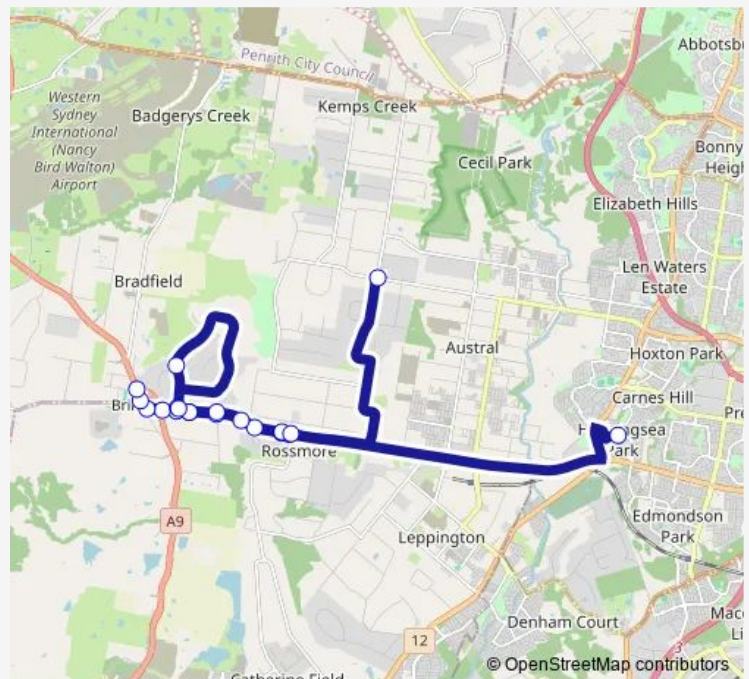

Bringelly Rd Before Wentworth Rd

Bringelly Public School, Wentworth Rd

Wentworth Rd Bus Bay

909 Bringelly Rd

Kelvin Park Dr After Bringelly Rd

Kelvin Park Dr At Medich Pl

Kelvin Park Dr Before Bringelly Rd

Bringelly Rd Opp Jersey Rd

Bringelly Rd At Church St

Bringelly Rd Opp Allenby Rd

Fifteenth Av At Devonshire Rd

Route schedule

John Edmonson High School, School Grounds — Fifteenth Av At Devonshire Rd

Monday 14:47

Tuesday 14:47

Wednesday 14:47

Thursday 14:47

Friday —

Saturday —

Sunday —

Route info

Direction: John Edmonson High School, School Grounds

Stops: 20

Trip Duration: 0 hour 57 min

2017 — Bringelly PS to Rossmore

2017 School Bus time schedules and route maps are available in an offline PDF at busmaps.com. Use the busmaps.com website to see live bus times, train schedule or subway schedule, and step-by-step directions for all public transit in Liverpool