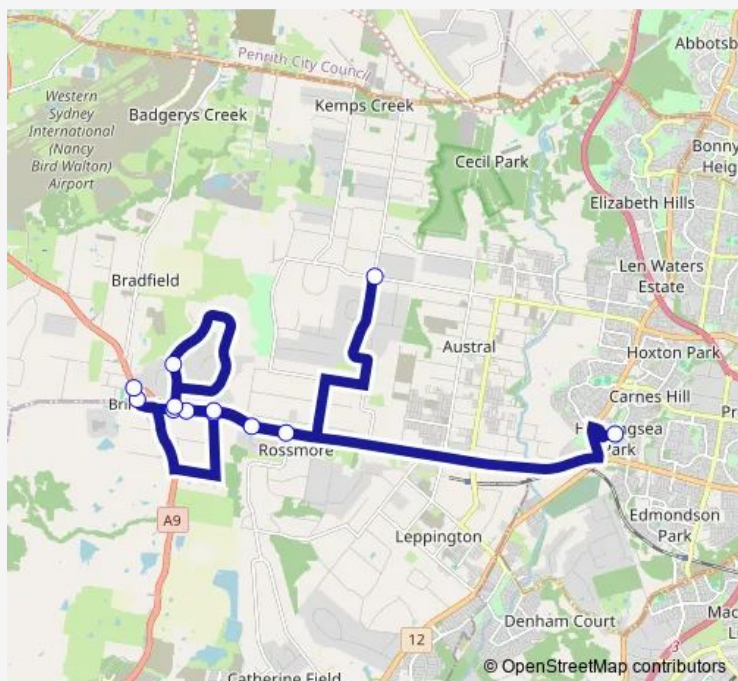

School Bus 2017 Bringelly PS to Rossmore

[Go to website](#)

Direction

John Edmonson High School, School Grounds — Fifteenth Av At Devonshire Rd

10 stops

[Open route schedule](#)

John Edmonson High School, School Grounds

Bringelly Rd At Masterfield St

Bringelly Rd At Jersey Rd

Bringelly Rd Opp Kelvin Park Dr

Bringelly Public School, Wentworth Rd

Wentworth Rd Bus Bay

Kelvin Park Dr After Bringelly Rd

Kelvin Park Dr At Medich Pl

Bringelly Rd Opp Jersey Rd

Fifteenth Av At Devonshire Rd

Route schedule

John Edmonson High School, School Grounds — Fifteenth Av At Devonshire Rd

Monday	14:47
Tuesday	14:47
Wednesday	14:47
Thursday	14:47
Friday	14:47
Saturday	—
Sunday	—

Route info

Direction: John Edmonson High School, School Grounds

Stops: 10

Trip Duration: 0 hour 57 min

2017 — Bringelly PS to Rossmore

2017 School Bus time schedules and route maps are available in an offline PDF at busmaps.com. Use the busmaps.com website to see live bus times, train schedule or subway schedule, and step-by-step directions for all public transit in Liverpool