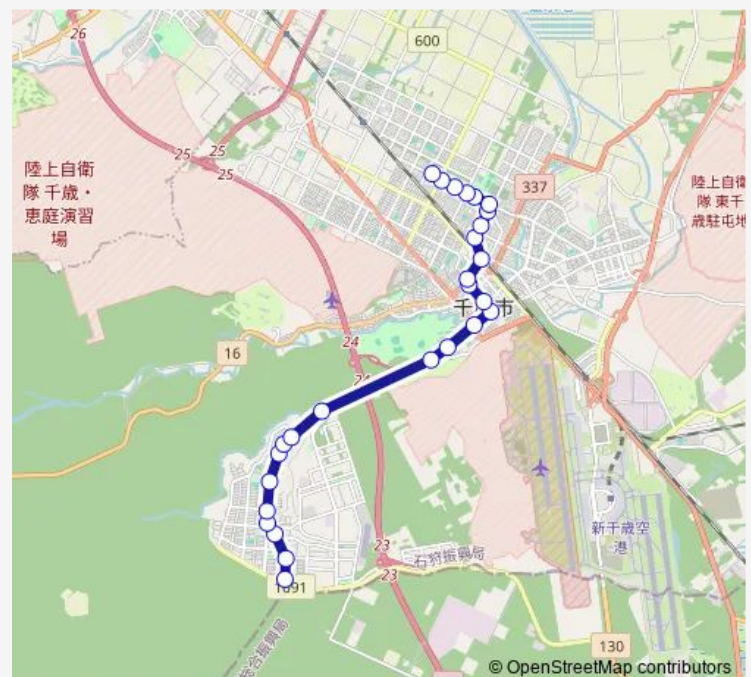

Thursday 07:20

Friday 07:20

Saturday —

Sunday —

Route info

Direction: 文京5丁目

Stops: 27

Trip Duration: 0 hour 38 min

12:泉沢向陽台線 (快速 市民病院行)

サツドラ千歳高台店前

末広小学校前

セブンイレブン富丘店前

富丘北

富丘団地

市民病院前

Bus time schedules and route maps are available in an offline PDF at busmaps.com. Use the busmaps.com website to see live bus times, train schedule or subway schedule, and step-by-step directions for all public transit in Chitose