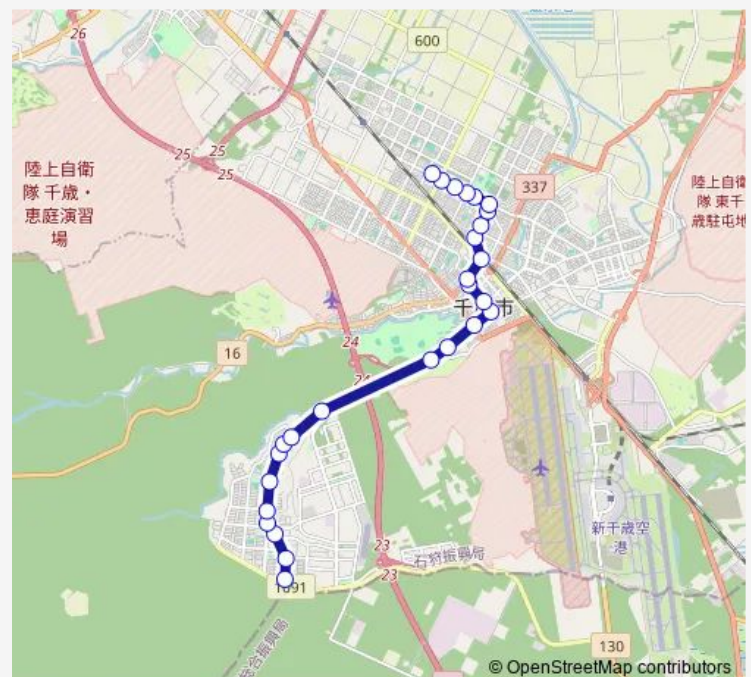

Thursday 07:20

Friday 07:20

Saturday —

Sunday —

Route info

Direction: 文京5丁目

Stops: 27

Trip Duration: 0 hour 38 min

12: 泉沢向陽台線 (快速 市民病院行)

サツドラ千歳高台店前

末広小学校前

セブンイレブン富丘店前

富丘北

富丘団地

市民病院前

Bus time schedules and route maps are available in an offline PDF at busmaps.com. Use the busmaps.com website to see live bus times, train schedule or subway schedule, and step-by-step directions for all public transit in Chitose