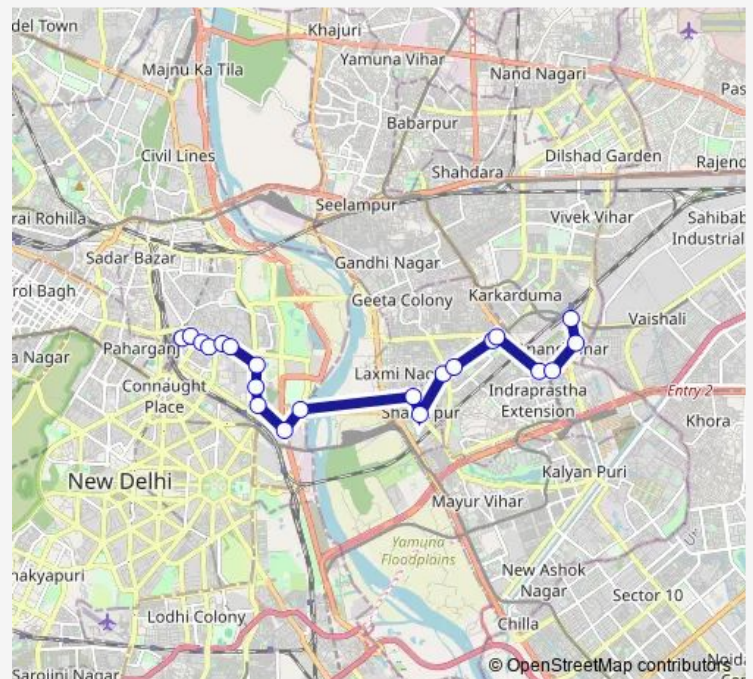

Hassanpur Village

Gazipur Depot

Isbt Anand Vihar Terminal

Route schedule

N D R Station G No 2 — Isbt Anand Vihar Terminal

Monday 07:40-23:40

Tuesday 07:40-23:40

Wednesday 07:40-23:40

Thursday 07:40-23:40

Friday 07:40-23:40

Saturday 07:40-23:40

Sunday 07:40-23:40

Route info

Direction: N D R Station G No 2

Stops: 21

Trip Duration: 0 hour 51 min