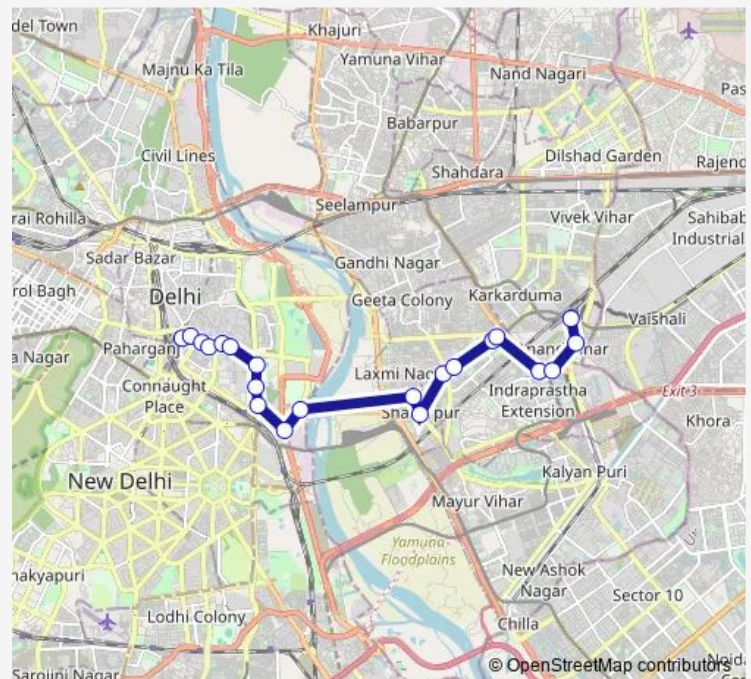

Hassanpur Village

Gazipur Depot

Isbt Anand Vihar Terminal

Route schedule

N D R Station G No 2 — Isbt Anand Vihar Terminal

Monday 07:40-23:40

Tuesday 07:40-23:40

Wednesday 07:40-23:40

Thursday 07:40-23:40

Friday 07:40-23:40

Saturday 07:40-23:40

Sunday 07:40-23:40

Route info

Direction: N D R Station G No 2

Stops: 21

Trip Duration: 0 hour 51 min