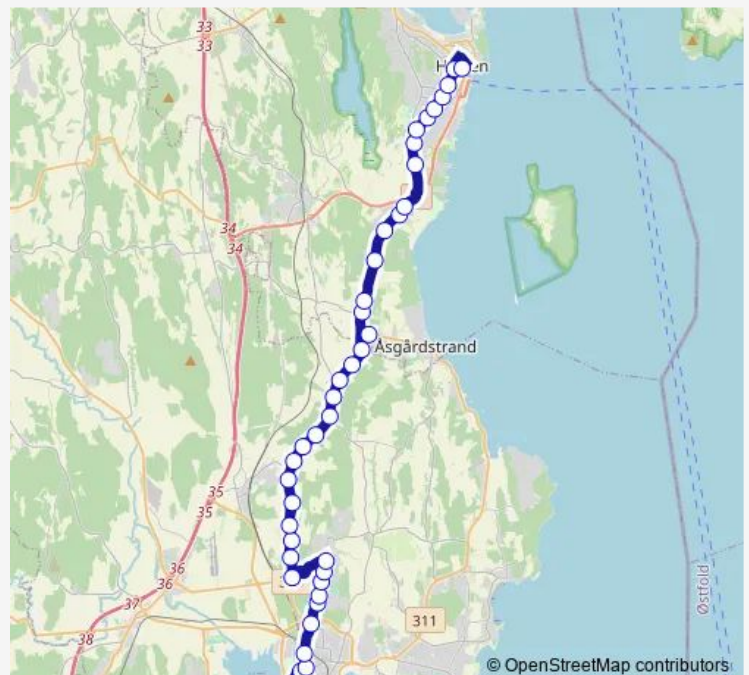

Skotte

Jareteigen skole

Jareteigen

Route schedule

Nedre Langgate — Horten rutebilstasjon

Monday —

Tuesday —

Wednesday —

Thursday —

Friday —

Saturday 26:30⁺¹

Sunday —

Route info

Direction: Nedre Langgate

Stops: 40

Trip Duration: 0 hour 40 min