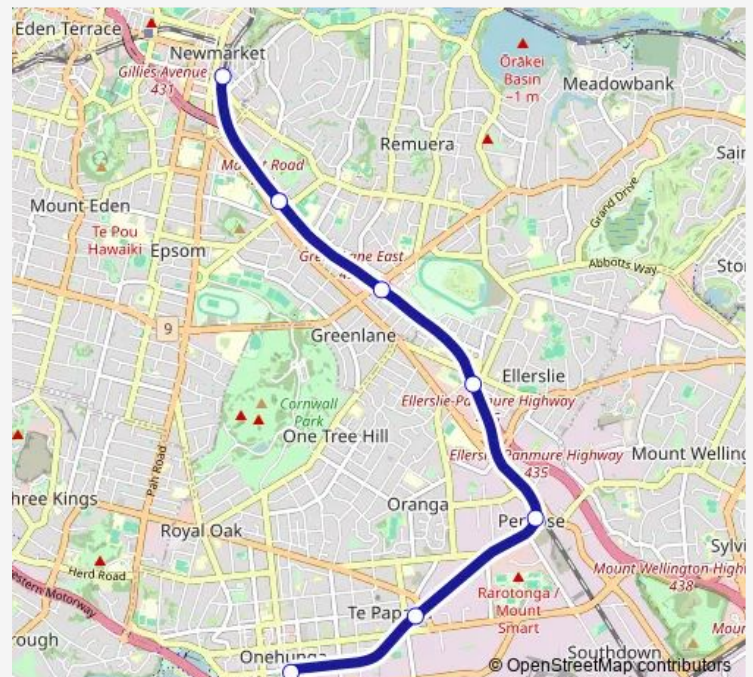

Thursday 05:57-19:57

Friday 05:57-19:57

Saturday 06:27-19:57

Sunday 06:27-19:57

Route info

Direction: Newmarket Train Station 4

Stops: 7

Trip Duration: 0 hour 15 min

Direction

Onehunga Train Station — Newmarket Train Station 2

7 stops

[Open route schedule](#)

Onehunga Train Station

Te Papapa Train Station 1

Penrose Train Station 3

Ellerslie Train Station 1

Thursday 20:27

Friday 20:27

Saturday 20:27

Sunday 20:27

Route info

Direction: Newmarket Train Station 2

Stops: 7

Trip Duration: 0 hour 16 min

Thursday 20:57-22:27

Friday 20:57-01:27⁺¹Saturday 20:57-00:27⁺¹

Sunday 20:57-22:27

Route info

Direction: Newmarket Train Station 1

Stops: 7

Trip Duration: 0 hour 16 min

ONE Rail time schedules and route maps are available in an offline PDF at busmaps.com. Use the busmaps.com website to see live bus times, train schedule or subway schedule, and step-by-step directions for all public transit in Auckland