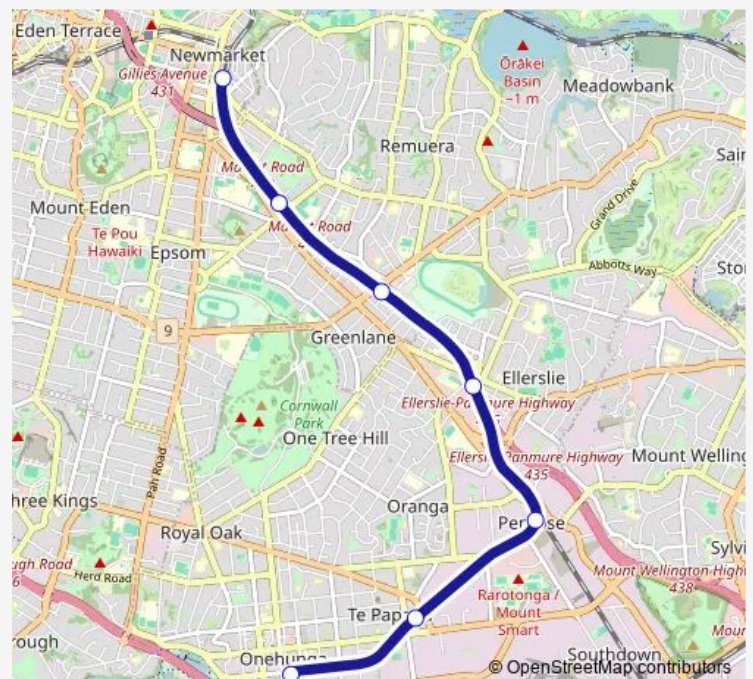

Thursday 05:57-19:57

Friday 05:57-19:57

Saturday 06:27-19:57

Sunday 06:27-19:57

Route info

Direction: Newmarket Train Station 4

Stops: 7

Trip Duration: 0 hour 18 min

Direction

Onehunga Train Station — Newmarket Train Station 2

7 stops

[Open route schedule](#)

Onehunga Train Station

Te Papapa Train Station 1

Penrose Train Station 3

Ellerslie Train Station 1

Thursday 19:23

Friday 19:23

Saturday —

Sunday —

Route info

Direction: Onehunga Train Station

Stops: 7

Trip Duration: 0 hour 17 min

Thursday 20:27-22:27

Friday 20:27-01:27⁺¹Saturday 20:27-00:27⁺¹

Sunday 20:27-22:27

Route info

Direction: Newmarket Train Station 2

Stops: 7

Trip Duration: 0 hour 18 min

One Rail time schedules and route maps are available in an offline PDF at [busmaps.com](#). Use the [busmaps.com](#) website to see live bus times, train schedule or subway schedule, and step-by-step directions for all public transit in Auckland