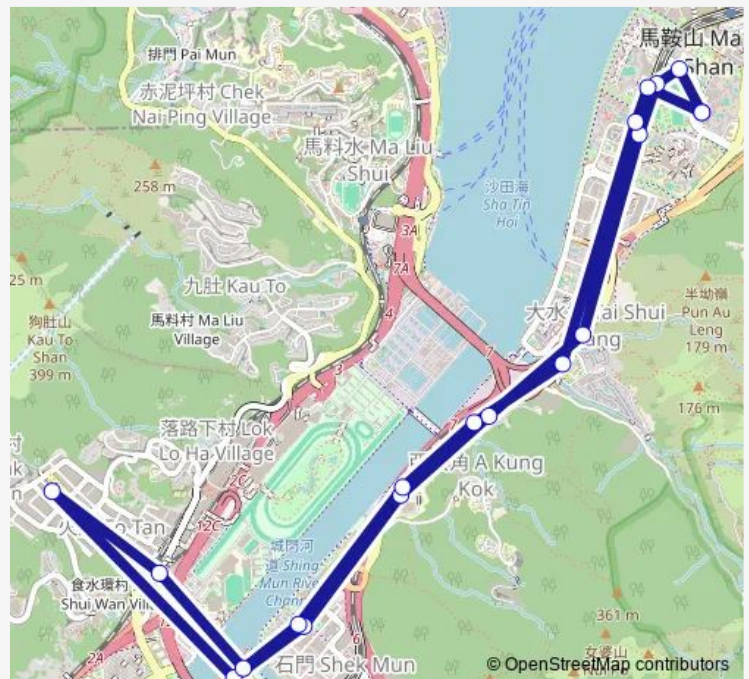

Opposite FO TAN Station

TAI Chung KIU Road, Opposite City ONE Shatin

TAI Chung KIU Road, Outside Ravana Garden

A Kung KOK Street Northbound, Opposite Shatin Hospital|A Kung KOK Street, Opposite Shatin Hospital

A Kung KOK Street, Opposite Fishermen Village

Route schedule

YIU ON Estate BUS Terminus — YIU ON Estate BUS Terminus

Monday	06:00-17:20
Tuesday	06:00-17:20
Wednesday	06:00-17:20
Thursday	06:00-17:20
Friday	06:00-17:20
Saturday	—
Sunday	—

Route info

Direction: YIU ON Estate BUS Terminus

Stops: 19

Trip Duration: 0 hour 28 min

811b — YIU ON - FO TAN (Cheung LEK MEI Street) (Circular) (Supplementary Service Route)

A Kung KOK Street, Near MA ON Shan Tsung Tsin Secondary School|A Kung KOK Street, Opposite MA ON Shan Tsung Tsin Secondary School