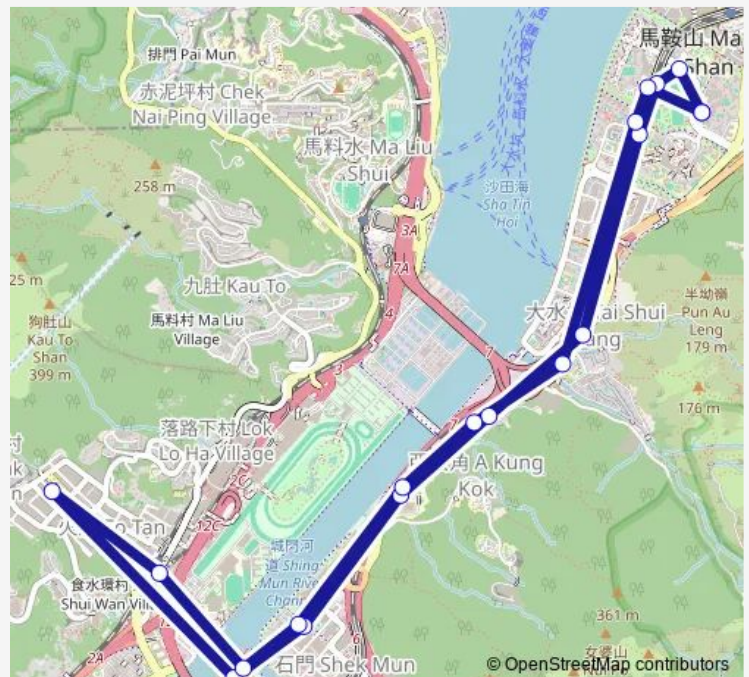

OPPOSITE FO TAN STATION

TAI CHUNG KIU ROAD, OPPOSITE CITY ONE SHATIN

TAI CHUNG KIU ROAD, OUTSIDE RAVANA GARDEN

Route schedule

YIU ON ESTATE BUS TERMINUS — YIU ON ESTATE BUS TERMINUS

Monday	06:00-17:20
Tuesday	06:00-17:20
Wednesday	06:00-17:20
Thursday	06:00-17:20
Friday	06:00-17:20
Saturday	—
Sunday	—

Route info

Direction: YIU ON ESTATE BUS TERMINUS

Stops: 19

Trip Duration: 0 hour 28 min

■ 811B — YIU ON - FO TAN (Cheung LEK MEI Street) (Circular) (Supplementary Service Route)

A KUNG KOK STREET NORTHBOUND, OPPOSITE SHATIN HOSPITAL|A KUNG KOK STREET, OPPOSITE SHATIN HOSPITAL