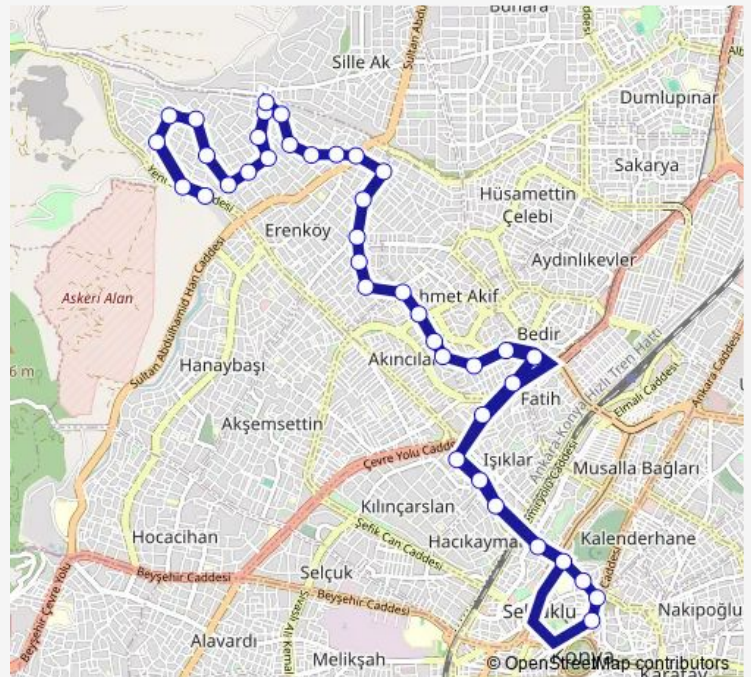

### Route schedule

Kültürpark Turnike 1 — Karyağar

Monday 06:36-22:30

Tuesday 06:36-22:30

Wednesday 06:36-22:30

Thursday 06:36-22:30

Friday 06:36-22:30

Saturday 06:36-22:30

### Route info

Direction: Kültürpark Turnike 1

Stops: 40

Trip Duration: 0 hour 41 min

■ 63-A — Erenköy - Erenköy

BusMaps

Vasil

Babacan