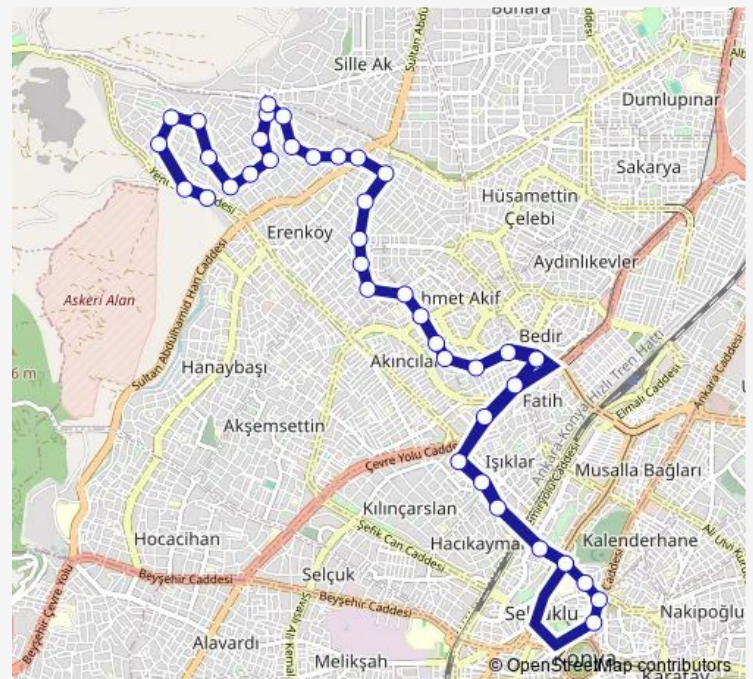

Thursday 06:36-22:30

Friday 06:36-22:30

Saturday 06:36-22:30

Sunday 07:52-24:00

Route info

Direction: Kültürpark Turnike 1

Stops: 40

Trip Duration: 0 hour 47 min

■ 63-A — Erenköy - Erenköy

BusMaps

Vasil

Babacan

Hicret

Nurcan Akpınar İlkokulu

Sefa Yolu

Davet

Friday 06:00-22:00

Saturday 06:00-22:00

Sunday 07:20-23:30

Route info

Direction: Karyağar

Stops: 39

Trip Duration: 0 hour 36 min

Nevin