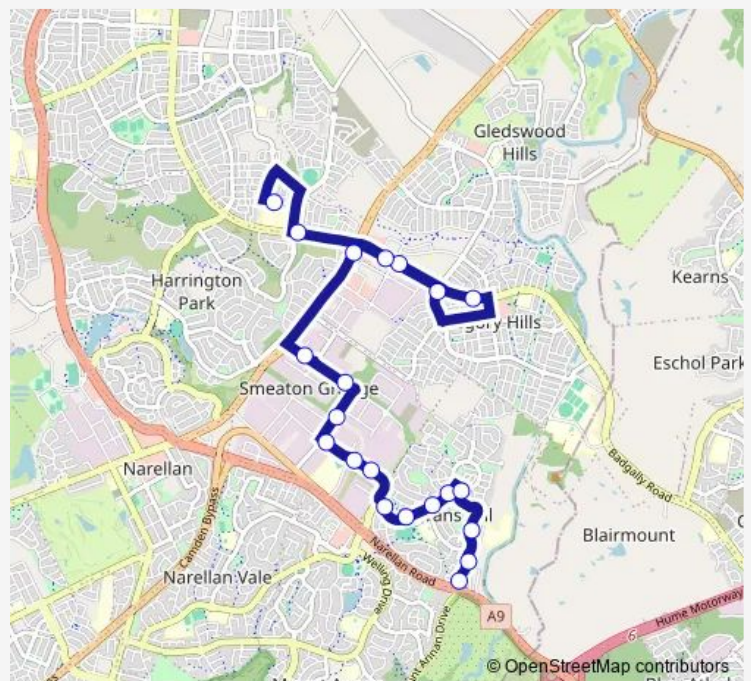

Camden Valley Way After Gregory Hills Dr

Anderson Rd After Simpson Cl

Anderson Rd Opp Anzac Av (Hail And Ride)

Anzac Av After Bluett Dr (Hail And Ride)

Hartley Rd After Anzac Av

Hartley Rd After Samantha Pl

80 Hartley Rd

Sedgewick Reserve, Currans Hill Dr

Currans Hill Dr Opp Jack Nash Reseve

Currans Hill Dr Opp Tramsway Dr

Currans Hill Dr After William Mannix Av

Glenfield Dr After Spring Hill Cir

Glendfield Dr Opp Elizabeth Throsby Reserve

Tramway Dr After Glenfield Dr

Route schedule

St Benedicts And St Justins Schools, Hollows Dr — Tramway Dr Before Narellan Rd

Monday	15:38
Tuesday	15:38
Wednesday	15:38
Thursday	15:38
Friday	15:38
Saturday	—
Sunday	—

Route info

Direction: St Benedicts And St Justins Schools, Hollows Dr

Stops: 21

Trip Duration: 0 hour 32 min

6574 — St Justin's PS to Tramway Dr and Narellan Rd

6574 School Bus time schedules and route maps are available in an offline PDF at [busmaps.com](https://busmaps.com). Use the [busmaps.com](https://busmaps.com) website to see live bus times, train schedule or subway schedule, and step-by-step directions for all public transit in Liverpool