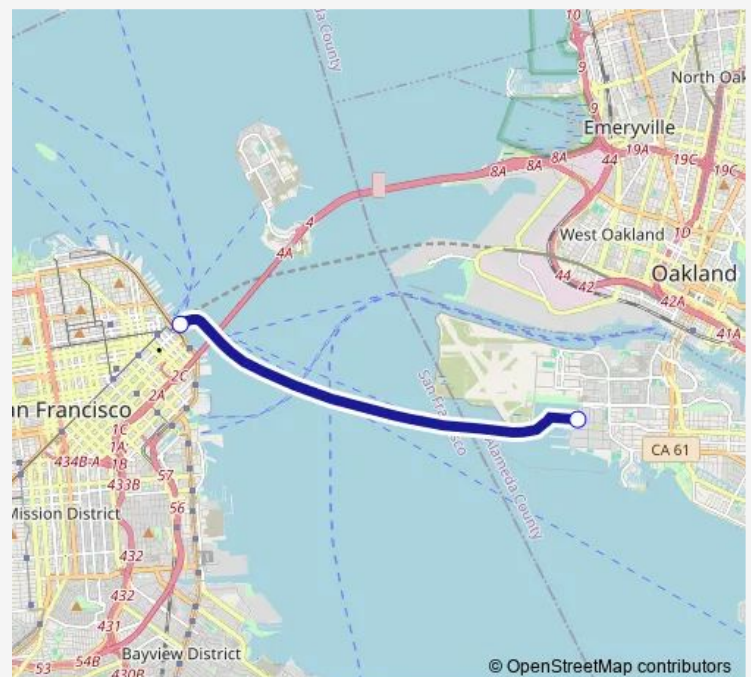

Ferry Sea Alameda Seaplane

[Go to website](#)

Direction

Alameda Seaplane Lagoon Ferry Terminal — San Francisco Ferry Building Gate F

2 stops

[Open route schedule](#)

Alameda Seaplane Lagoon Ferry Terminal

San Francisco Ferry Building Gate F

Route schedule

Alameda Seaplane Lagoon Ferry Terminal — San Francisco Ferry Building Gate F

Monday	06:30-20:25
Tuesday	06:30-20:25
Wednesday	06:30-20:25
Thursday	06:30-20:25
Friday	06:30-20:25
Saturday	—
Sunday	—

Route info

Direction: Alameda Seaplane Lagoon Ferry Terminal

Stops: 2

Trip Duration: 0 hour 20 min

Sea — Alameda Seaplane

Direction

San Francisco Ferry Building Gate E — Alameda Seaplane Lagoon Ferry Terminal

Route info

Direction: Alameda Seaplane Lagoon Ferry Terminal

Stops: 2

Trip Duration: 0 hour 20 min

Sea Ferry time schedules and route maps are available in an offline PDF at busmaps.com. Use the busmaps.com website to see live bus times, train schedule or subway schedule, and step-by-step directions for all public transit in San Francisco