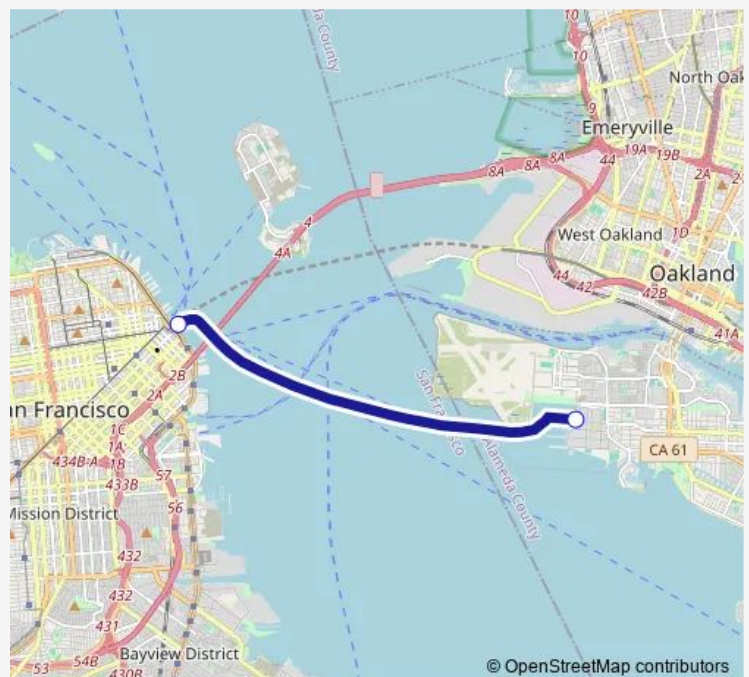

### Direction

Alameda Seaplane Lagoon Ferry Terminal — San Francisco Ferry Building Gate F

2 stops

[Open route schedule](#)

Alameda Seaplane Lagoon Ferry Terminal

San Francisco Ferry Building Gate F

### Route schedule

Alameda Seaplane Lagoon Ferry Terminal — San Francisco Ferry Building Gate F

Monday	06:30-20:25
Tuesday	06:30-20:25
Wednesday	06:30-20:25
Thursday	06:30-20:25
Friday	06:30-20:25
Saturday	—
Sunday	—

### Route info

Direction: Alameda Seaplane Lagoon Ferry Terminal

Stops: 2

Trip Duration: 0 hour 20 min

SEA — Alameda Seaplane

**Route info**

Direction: Alameda Seaplane Lagoon Ferry Terminal

Stops: 2

Trip Duration: 0 hour 20 min

SEA Ferry time schedules and route maps are available in an offline PDF at [busmaps.com](https://busmaps.com). Use the [busmaps.com](https://busmaps.com) website to see live bus times, train schedule or subway schedule, and step-by-step directions for all public transit in San Francisco