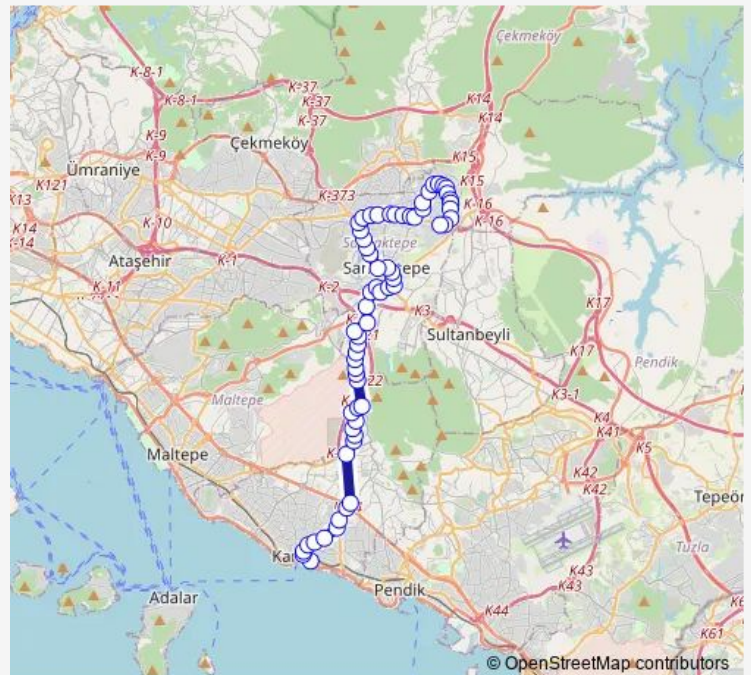

Thursday 06:00-23:10

Friday 06:00-23:10

Saturday 06:40-22:50

Sunday 07:00-23:00

Route info

Direction: KARTAL

Stops: 64

Trip Duration: 0 hour 56 min

132S — Kartal - Yenidoğan Peronlar

BusMaps

YUNUS EMRE CAMİİ

Fatih Mahallesi

Kazim Karabekir Caddesi

Yakacik Caddesi

MEKTEP SOKAK

Otoban Girişİ

Friday 05:15-21:30

Saturday 05:30-21:30

Sunday 05:40-21:40

Route info

Direction: YENİDOĞAN PERONLAR

Stops: 57

Trip Duration: 0 hour 59 min

BABÜRŞAH CADDESİ