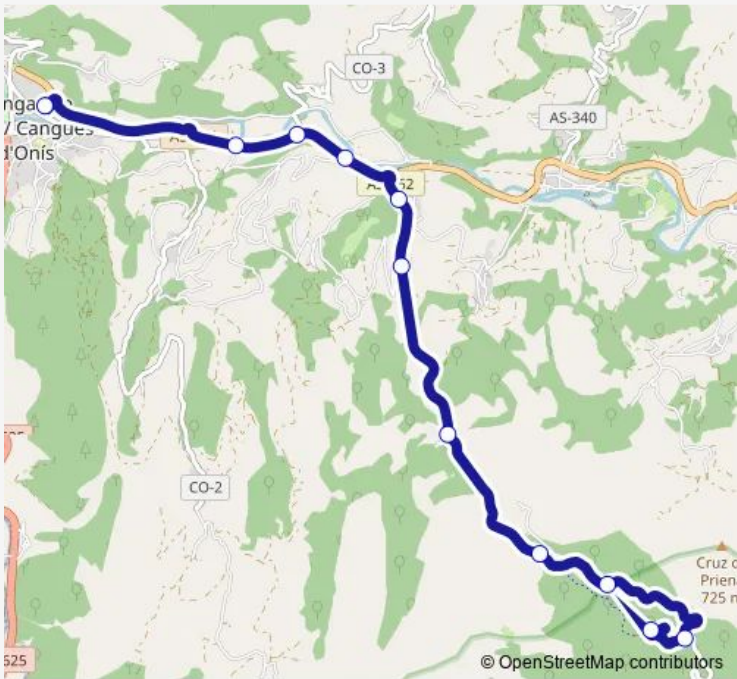

Route schedule
 [Cuadonga/Covadonga] Basílica Covadonga [Cta 05419]
 — [CANGUES D'ONÍS/CANGAS DE ONÍS] Estación Bus Cangas de Onís [CTA 07993]

Monday	12:00-14:40
Tuesday	12:00-14:40
Wednesday	12:00-14:40
Thursday	12:00-14:40
Friday	12:00-14:40
Saturday	—
Sunday	—

Route info

Direction: [Cuadonga/Covadonga] Basílica Covadonga [Cta 05419]

Stops: 11

Trip Duration: 0 hour 15 min

Direction

[CANGUES D'ONÍS/CANGAS DE ONÍS] Estación Bus Cangas de Onís [CTA 07993] — [Cuadonga/Covadonga] Basílica Covadonga [Cta 05419]

Monday 10:10

Tuesday 10:10

Wednesday 10:10

Thursday 10:10

Friday 10:10

Saturday —

Sunday —

Route info

Direction: [CANGUES D'ONÍS/CANGAS DE ONÍS] Estación Bus Cangas de Onís [CTA 07993]

Stops: 11

Trip Duration: 0 hour 15 min

Can Bus time schedules and route maps are available in an offline PDF at busmaps.com. Use the busmaps.com website to see live bus times, train schedule or subway schedule, and step-by-step directions for all public transit in Cangas de Onís