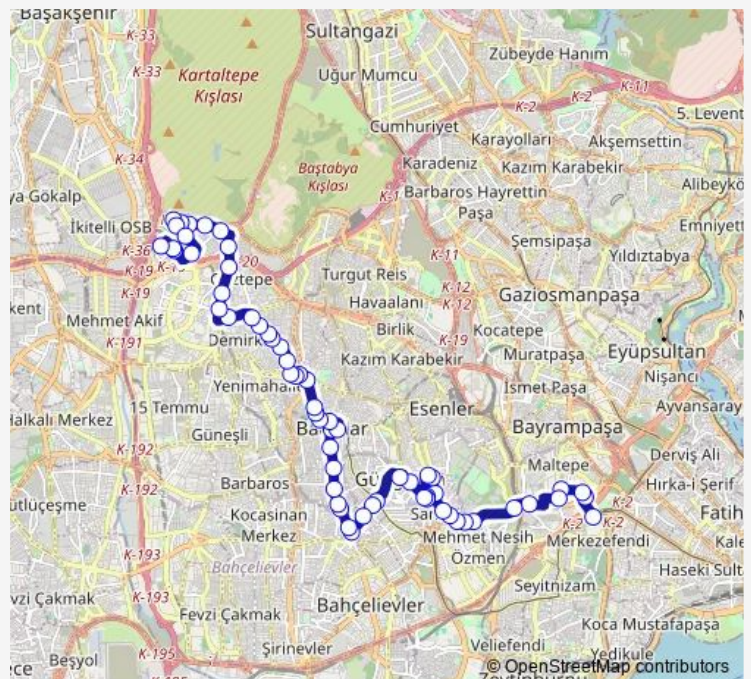

Friday 05:40

Saturday 05:40

Sunday 05:40

Route info

Direction: Panorama 1453

Stops: 62

Trip Duration: 0 hour 52 min

TOPKAPI-ÇİFTLİK-GÖZTEPE MH-İSTOÇ — Topkapi - Çiftlik - Fatih Mahallesi - İstoç