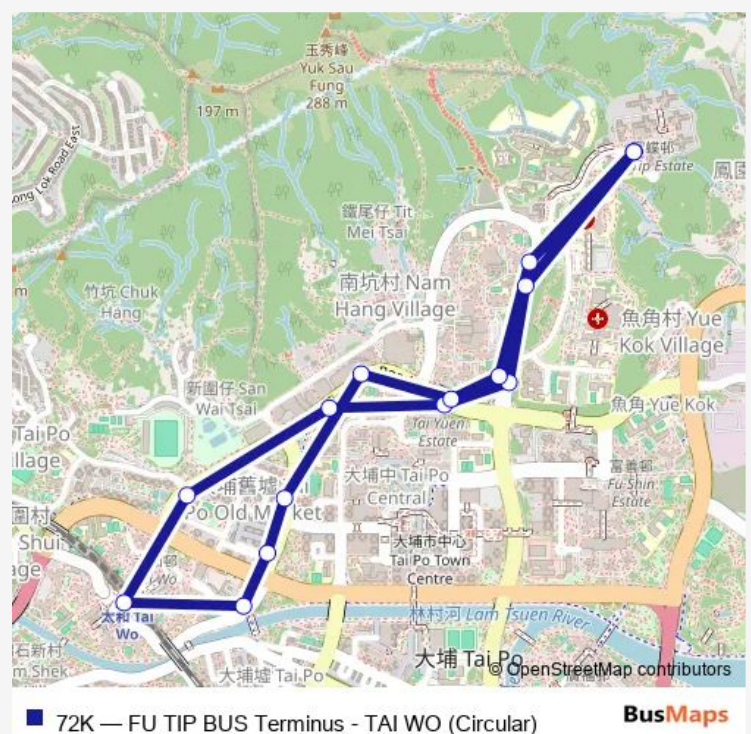

[Ctb] Ping ON Lane, Ting KOK Road[[Kmb+Ctb] Ping ON Lane TAI PO/
Ping ON Lane, Ting KOK Road[[Kmb] Ping ON Lane TAI Po

[Kmb] Wing FAI Garden

[Kmb+Ctb] TAI Ping Industrial Centre/
Tai Ping Industrial Centre, Ting KOK Road[[Kmb] TAI Ping Industrial Centre][Lwb] TAI Ping Industrial Centre

Route schedule

[Kmb] FU TIP BUS Terminus — [Kmb] FU TIP BUS Terminus

| | |
|-----------|-------------|
| Monday | 05:30-23:15 |
| Tuesday | 05:30-23:15 |
| Wednesday | 05:30-23:15 |
| Thursday | 05:30-23:15 |
| Friday | 05:30-23:15 |
| Saturday | 05:30-21:45 |
| Sunday | 05:30-21:45 |

Route info

Direction: [Kmb] FU TIP BUS Terminus

Stops: 15

Trip Duration: 0 hour 17 min

[Kmb+Ctb] FU Heng Estate/
Fu Heng Estate, Ting
KOK Road[[Kmb] FU Heng Estate

[Kmb+Ctb] Sacred Heart OF Mary School/
Sacred
Heart OF Mary Primary School, Chung NGA Road[[Kmb]
Sacred Heart OF Mary School

[Kmb+Ctb] Heng Wing House FU Heng Estate/
Heng
Wing House FU Heng Estate, Chung NGA Road[[Kmb]
Heng Wing House FU Heng Estate[[Lwb] Heng Wing
House FU Heng Estate

[Kmb] FU TIP BUS Terminus

72K Bus time schedules and route maps are available in an offline PDF at busmaps.com. Use the busmaps.com website to see live bus times, train schedule or subway schedule, and step-by-step directions for all public transit in Tai Po