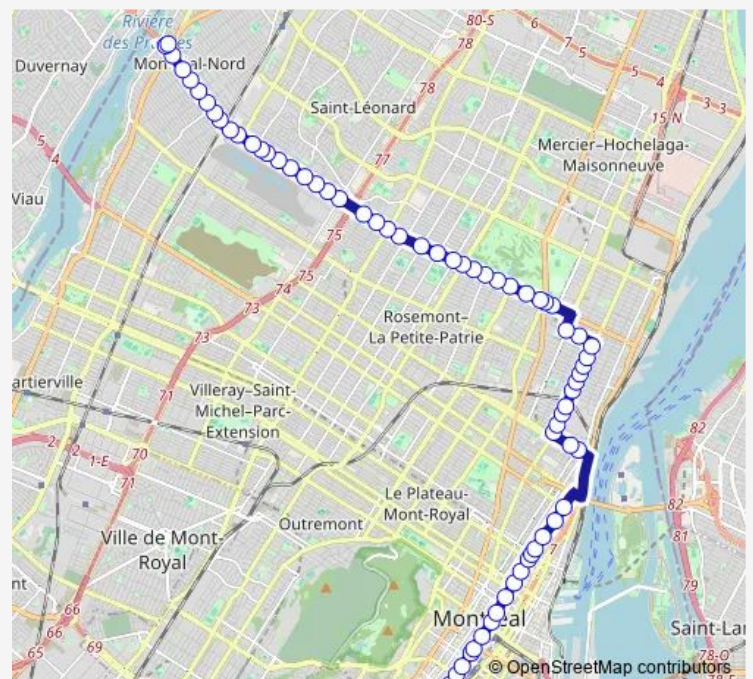

### Route schedule

Station Atwater — Carrefour Henri-Bourassa / Pie-Ix

Monday 03:34-02:49<sup>+1</sup>

Tuesday 03:34-02:49<sup>+1</sup>

Wednesday 03:34-02:49<sup>+1</sup>

Thursday 03:34-02:49<sup>+1</sup>

Friday 03:34-02:49<sup>+1</sup>

### Route info

Direction: Station Atwater

Stops: 71

Trip Duration: 1 hour 4 min

355 — Pie-Ix

Station Frontenac (Ontario / du Havre)

Ontario / Bercy

Ontario / Wurtele

Ontario / Lespérance

Ontario / Préfontaine

Place des Tisserandes (Ontario / Saint-Germain)

Ontario / Davidson

Ontario / Aylwin

Ontario / De Chambly

Ontario / Valois

Ontario / d'Orléans