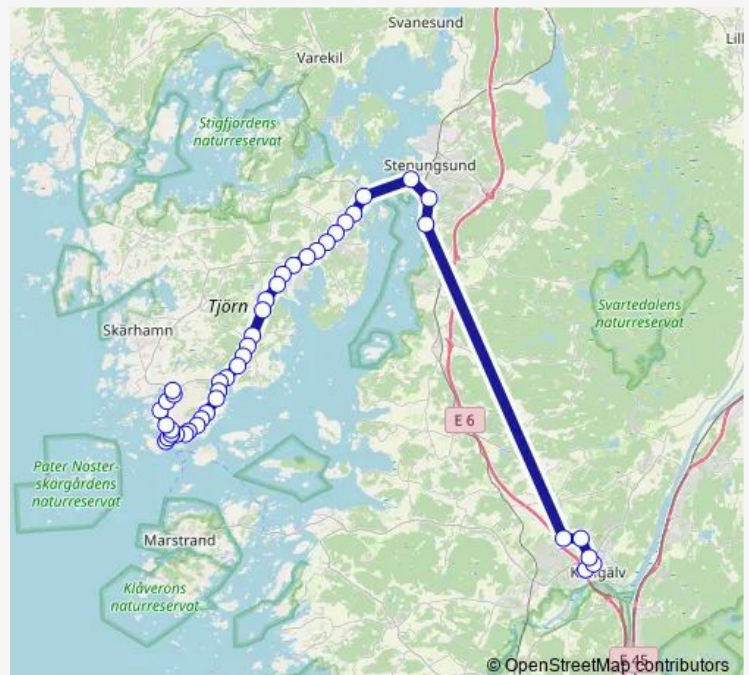

Saturday —

Sunday —

Route info

Direction: Kungälv resecentrum

Stops: 45

Trip Duration: 1 hour 0 min

Rösselviksvägen

Tyfta